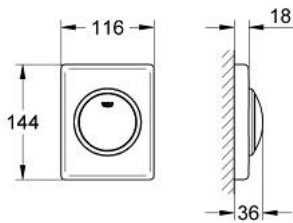

38 595 P00 SKATE FLUSH PLATE

PRODUCT DESCRIPTION

- Colour: matt chrome
- 116 x 144 mm
- with push button actuation
- GROHE LongLife finish

38 595 P00 SKATE FLUSH PLATE

SPARE PARTS, August 2004 – now

1: Spring, 5 pcs. (Spare part-nr. 4309700M)

2: Operating rod (Spare part-nr. 43038000)

3: Frame (Spare part-nr. 43210000)