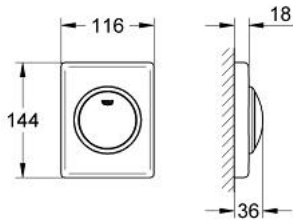

38 595 P00 **SKATE FLUSH PLATE**

PRODUCT DESCRIPTION

- Colour: matt chrome
- 116 x 144 mm
- with push button actuation
- GROHE LongLife finish

38 595 P00 **SKATE FLUSH PLATE**

SPARE PARTS, 8月 2004 – now

- 1: Spring, 5 pcs. (Spare part-nr. 4309700M)
- 2: Operating rod (Spare part-nr. 43038000)
- 3: Mounting frame (Spare part-nr. 43210000)