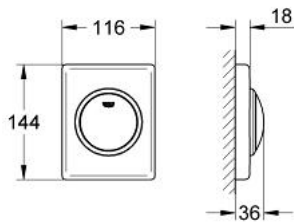

38 595 SH0 SKATE FLUSH PLATE

PRODUCT DESCRIPTION

- Colour: alpine white
- 116 x 144 mm
- with push button actuation

38 595 SH0 **SKATE FLUSH PLATE**

SPARE PARTS, August 2004 – now

1: Spring, 5 pcs. (Spare part-nr. 4309700M)

2: Operating rod (Spare part-nr. 43038000)

3: Frame (Spare part-nr. 43210000)