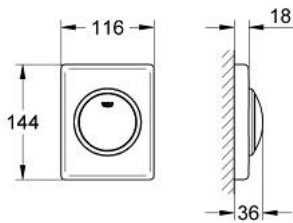

38 595 SH0 SKATE FLUSH PLATE

PRODUCT DESCRIPTION

- Colour: alpine white
- 116 x 144 mm
- with push button actuation

38 595 SH0 SKATE FLUSH PLATE

SPARE PARTS, 8月 2004 – now

- 1: Spring, 5 pcs. (Spare part-nr. 4309700M)
- 2: Operating rod (Spare part-nr. 43038000)
- 3: Mounting frame (Spare part-nr. 43210000)