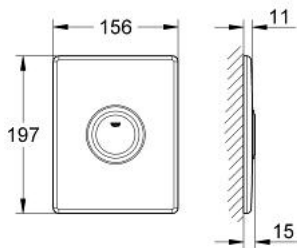

38 670 000 **ATRIO FLUSH PLATE**

PRODUCT DESCRIPTION

- Colour: chrome
- for single flush actuation
- for pneumatic discharge valve
- 156 x 197 mm
- push button actuation
- material: ABS
- vertical and horizontal installation
- GROHE LongLife finish