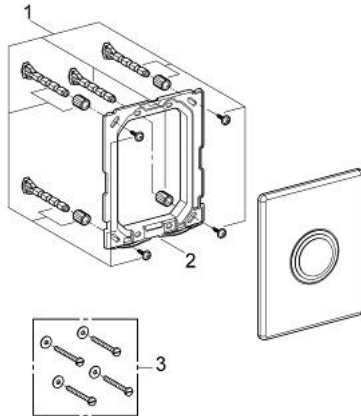

38 670 000 **ATRIO FLUSH PLATE**

PRODUCT DESCRIPTION

- Colour: chrome
- for single flush actuation
- for pneumatic discharge valve
- 156 x 197 mm
- push button actuation
- material: ABS
- vertical and horizontal installation
- GROHE LongLife finish

38 670 000 ATRIO FLUSH PLATE

SPARE PARTS, October 2003 – now

1: Fixing set (Spare part-nr. 4215800M)

2: Frame (Spare part-nr. 43207000)

3: Fixing set (Spare part-nr. 4308500M)*

* Optional accessories