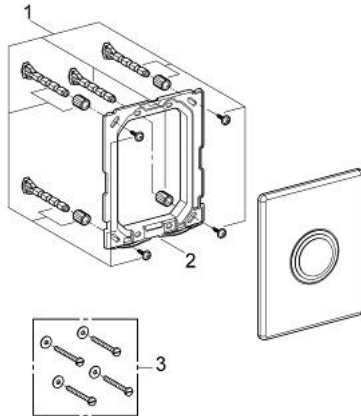

38 670 000 **ATRIO FLUSH PLATE**

SPARE PARTS, 10月 2003 – now

1: Fixing set (Spare part-nr. 4215800M)

2: Mounting frame (Spare part-nr. 43207000)

3: Fixing set (Spare part-nr. 4308500M)*

* Optional accessories