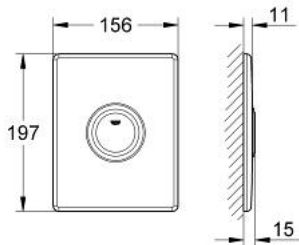

### PRODUCT DESCRIPTION

- Colour: chrome
- for single flush actuation
- for pneumatic discharge valve
- 156 x 197 mm
- push button actuation
- material: ABS
- vertical and horizontal installation
- GROHE LongLife finish