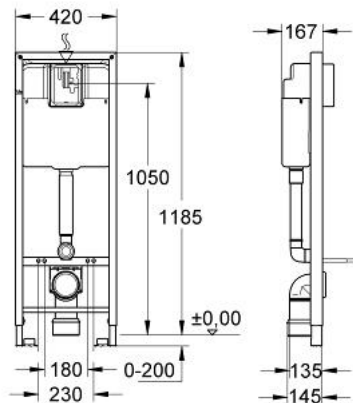

38 675 000 **RAPID SL** **FOR WALL-HUNG WC**

PRODUCT DESCRIPTION

- flushing cistern 6 l
- 1.20 m installation height
- for the disabled
- for WC bowls 70 cm projection
- for on-the-wall installations or studed walls
- powder coated steel frame, self-supporting
- for dry-cladding, completely pre-assembled
- with fixed connections
- fixing material
- TÜV approved
- 2 WC fixing bolts
- fixing device for ceramic
- distance of fixing bolts 180/230 mm
- outlet bend \varnothing 80 mm
- depth adjustable
- reducer \varnothing 80/100 mm
- inlet and outlet connecting set
- pneumatic discharge valve offering 3 modes of operation: dual flush or start/stop or single flush
- low noise (group I acc. to German Noise Specification)
- insulated against condensation
- $\frac{1}{2}$ " water supply connection including integrated angle valve and push fit flexible hose union
- without accessories for on-the-wall installation
- without wall plate/actuation
- GROHE EcoJoy - less water, perfect flow