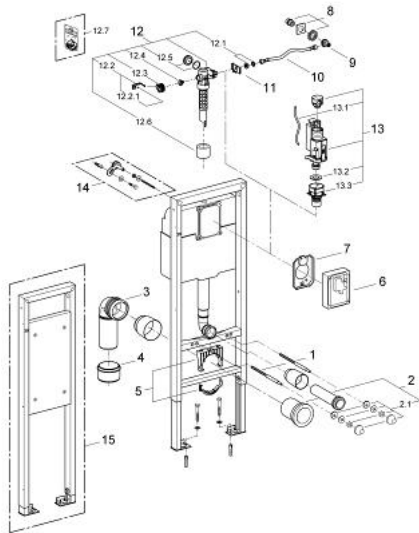

38 675 000 RAPID SL FOR WALL-HUNG WC

SPARE PARTS, June 2008 – now

- 1: Threaded bolt (Spare part-nr. 4276400M)
- 2: WC inlet and outlet connecting set (Spare part-nr. 37311K00)
- 2.1: Basin fastening (Spare part-nr. 43511SH0)
- 2.2: Connector (Spare part-nr. 37119000)
- 3: PP-outlet bend Ø 90 mm (Spare part-nr. 42327000)
- 4: 4" Outlet Adaptor F Rapid Sl (Spare part-nr. 42242000)
- 5: Support for outlet bend (Spare part-nr. 42243000)
- 6: Protection cap (Spare part-nr. 43944000)
- 7: Protective plate (Spare part-nr. 43552000)
- 8: Water supply (Spare part-nr. 42234000)
- 9: Service valve (Spare part-nr. 42235000)
- 10: Hose (Spare part-nr. 43349000)
- 11: Support device (Spare part-nr. 43551000)
- 12: Filling valve (Spare part-nr. 43537000)
- 12.1: Dummy plug and escutcheon cap (Spare part-nr. 37125000)
- 12.2: Lever (Spare part-nr. 43734000)
- 12.2.1: Ball seal dia. 9x6.8 mm (Spare part-nr. 4377000M)
- 12.3: Valve head (Spare part-nr. 43536000)
- 12.4: Membrane (Spare part-nr. 4375800M)
- 12.5: Screw cap (Spare part-nr. 43735000)
- 12.6: Valve float, 5 pcs. (Spare part-nr. 4379100M)
- 12.7: Throttle (Spare part-nr. 42356000)
- 12.8: Repl. kit f. seal (Spare part-nr. 43722000)*
- 13: AV1 complete (Spare part-nr. 66558000)
- 13.1: pneumatic hose (Spare part-nr. 42319000)
- 13.2: Ball seal dia. 9x6.8 mm (Spare part-nr. 42310000)
- 13.3: Valve seat for GD2 (Spare part-nr. 42315000)
- 14: Wall union (Spare part-nr. 3855800M)*
- 15: Rapid SL Fixing element (Spare part-nr. 38559000)*

* Optional accessories