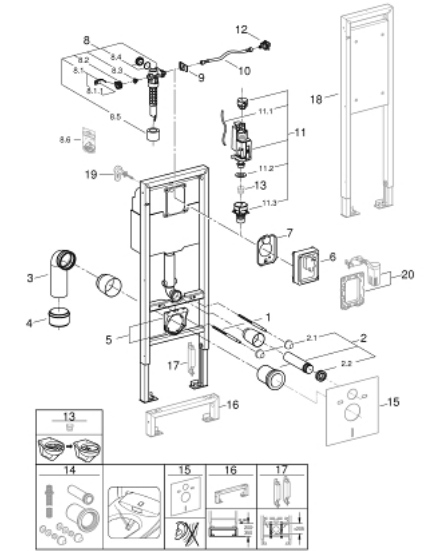

38 675 001 **RAPID SL ELEMENT FOR WC, 1.13 M INSTALLATION HEIGHT, 0.42 M WIDTH**

SPARE PARTS, 9月 2021 – now

- 1: Threaded bolt (Spare part-nr. 4276400M)
- 2: WC inlet and outlet connecting set (Spare part-nr. 37311K00)
  - 2.1: Basin fastening (Spare part-nr. 43511SH0)
  - 2.2: Connector (Spare part-nr. 37119000)
- 3: PP-outlet bend Ø 90 mm (Spare part-nr. 42327000)
- 4: Reducer (Spare part-nr. 42242000)
- 5: Support for outlet bend (Spare part-nr. 42243000)
- 6: Protection cap (Spare part-nr. 43944000)
- 7: Protective plate (Spare part-nr. 43552000)
- 8: Filling valve (Spare part-nr. 43537000)
  - 8.1: Dummy plug and escutcheon cap (Spare part-nr. 37125000)
  - 8.2: Lever (Spare part-nr. 43734000)
    - 8.2.1: Seal (Spare part-nr. 4377000M)
  - 8.3: Valve head (Spare part-nr. 43536000)
  - 8.4: Membrane (Spare part-nr. 4375800M)
  - 8.5: Screw cap (Spare part-nr. 43735000)
  - 8.6: Valve float, 5 pcs. (Spare part-nr. 4379100M)
  - 8.7: Throttle (Spare part-nr. 42356000)
  - 8.8: Set of seals (Spare part-nr. 43722000)*
- 9: Support device (Spare part-nr. 43551000)
- 10: Hose (Spare part-nr. 43349000)
- 11: Dual Flush discharge valve AV1 (Spare part-nr. 66558000)
  - 11.1: Pneumatic hose (Spare part-nr. 42319000)
  - 11.2: Seal (Spare part-nr. 42310000)
  - 11.3: Valve seat for GD2 (Spare part-nr. 42315000)
- 12: Water connection (Spare part-nr. 48561000)
- 13: Flow restrictor (Spare part-nr. 42300000)*
- 14: Retrofit kit for shower toilets Sensia Arena and Sensia Pro (Spare part-nr. 40899000)*
- 15: Set for noise protection (Spare part-nr. 37131000)*
- 16: Extension (Spare part-nr. 38629000)*
- 17: Accessory (Spare part-nr. 38779000)*
- 18: Fixing element, 1.13 m installation height (Spare part-nr. 38559001)*
- 19: Wall brackets (Spare part-nr. 3855800M)*
- 20: Retrofit set (Spare part-nr. 38796000)*