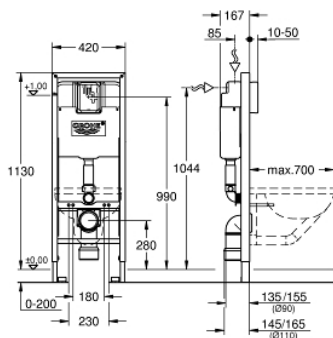

38 675 001 RAPID SL ELEMENT FOR WC, 1.13 M INSTALLATION HEIGHT, 0.42 M WIDTH

PRODUCT DESCRIPTION

- with flushing cistern 6 l
- for WC bowls 70 cm projection
- for on-the-wall installations or studded walls
- powder coated steel frame, self-supporting
- for dry-cladding, completely pre-assembled
- with fixed connections
- fixing material
- TÜV approved
- 2 WC fixing bolts
- fixing device for ceramic
- distance of fixing bolts 180/230 mm
- outlet bend Ø 90 mm
- depth adjustable
- reducer Ø 90/110 mm
- inlet and outlet connecting set
- pneumatic discharge valve offering 3 modes of operation: dual flush or start/stop or single flush
- low noise (group I acc. to German Noise Specification)
- insulated against condensation
- 1/2" water supply connection including integrated angle valve and push fit flexible hose union
- for on-the-wall installation please order wall brackets 38 558 00M (sold separately)
- for mounting of support rails for the disabled please order fixing element 38 559 001 (sold separately)