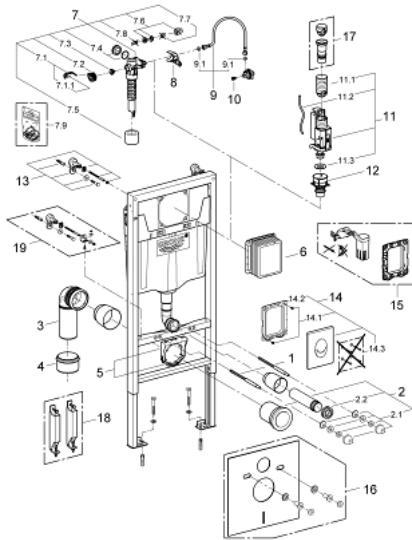

38 721 001 **RAPID SL 3-IN-1 SET FOR WC, 1.13 M INSTALLATION HEIGHT**

SPARE PARTS, December 2012 – now

- 1: Threaded bolt (Spare part-nr. 4276400M)
- 2: WC inlet and outlet connecting set (Spare part-nr. 37311K00)
- 2.1: Basin fastening (Spare part-nr. 43511SH0)
- 2.2: Connector (Spare part-nr. 37119000)
- 3: PP-outlet bend Ø 90 mm (Spare part-nr. 42327000)
- 4: 4" Outlet Adaptor F Rapid SI (Spare part-nr. 42242000)
- 5: Support for outlet bend (Spare part-nr. 42243000)
- 6: Inspection shaft (Spare part-nr. 66791000)
- 7: Filling valve (Spare part-nr. 37095000)
- 7.1: Lever (Spare part-nr. 43734000)
- 7.1.1: Ball seal dia. 9x6.8 mm (Spare part-nr. 4377000M)
- 7.2: Valve head (Spare part-nr. 43536000)
- 7.3: Membrane (Spare part-nr. 4375800M)
- 7.4: Screw cap (Spare part-nr. 43735000)
- 7.5: Valve float, 5 pcs. (Spare part-nr. 4379100M)
- 7.6: Repl. kit f. seal (Spare part-nr. 43722000)*
- 8: Support device (Spare part-nr. 42246000)
- 9: Tube (Spare part-nr. 42233000)
- 9.1: Seat washer (Spare part-nr. 0319100M)
- 10: Headpart (Spare part-nr. 42385000)
- 11: AV1 complete with pipe extension (Spare part-nr. 42320000)
- 11.1: Extension for overflow pipe (Spare part-nr. 42313000)
- 11.2: pneumatic hose (Spare part-nr. 42319000)
- 11.3: Ball seal dia. 9x6.8 mm (Spare part-nr. 42310000)
- 12: Valve seat for GD2 (Spare part-nr. 42315000)
- 13: Wall union (Spare part-nr. 3855800M)
- 14: Flush plate (Spare part-nr. 38505000)
- 14.1: Screw dia. 4x52 mm (Spare part-nr. 6636200M)
- 14.2: Frame (Spare part-nr. 43207000)
- 14.3: Fixing set (Spare part-nr. 4308500M)*
- 14.4: Fixing set (Spare part-nr. 4215800M)*
- 15: Retro-fit set (Spare part-nr. 38796000)*
- 16: Set for noise protection (Spare part-nr. 37131000)*
- 17: 4,5 l Adapter for GD2 (Spare part-nr. 42333000)*
- 18: Accessory (Spare part-nr. 38779000)*
- 19: Xtra wall brackets, flexible placing (Spare part-nr. 38733000)*