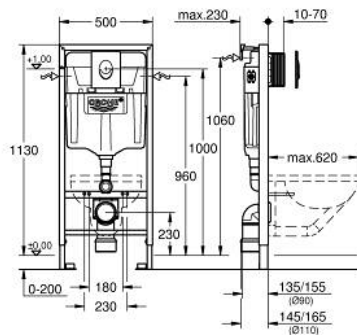

38 721 001 **RAPID SL 3-IN-1 SET FOR WC, 1.13 M INSTALLATION HEIGHT**

PRODUCT DESCRIPTION

- Colour: chrome
- with flushing cistern GD 2, 6 - 9 l
- consists of:
 - Rapid SL element for WC (38 528 001)
 - Skate Air flush plate, chrome, vertical installation (38 505 000)
 - wall brackets (38 558 00M)