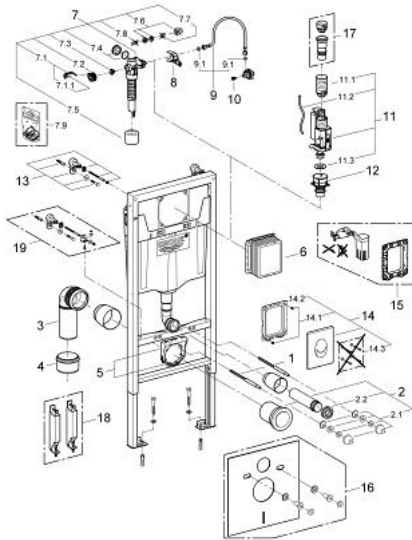

38 722 001 RAPID SL 3-IN-1 SET FOR WC, 1.13 M INSTALLATION HEIGHT

SPARE PARTS, October 2012 – now

- 1: Threaded bolt (Spare part-nr. 4276400M)
- 2: WC inlet and outlet connecting set (Spare part-nr. 37311K00)
- 2.1: Basin fastening (Spare part-nr. 43511SH0)
- 2.2: Connector (Spare part-nr. 37119000)
- 3: PP-outlet bend Ø 90 mm (Spare part-nr. 42327000)
- 4: 4" Outlet Adaptor F Rapid SI (Spare part-nr. 42242000)
- 5: Support for outlet bend (Spare part-nr. 42243000)
- 6: Inspection shaft (Spare part-nr. 66791000)
- 7: Filling valve (Spare part-nr. 37095000)
- 7.1: Lever (Spare part-nr. 43734000)
- 7.1.1: Ball seal dia. 9x6.8 mm (Spare part-nr. 4377000M)
- 7.2: Valve head (Spare part-nr. 43536000)
- 7.3: Membrane (Spare part-nr. 4375800M)
- 7.4: Screw cap (Spare part-nr. 43735000)
- 7.5: Valve float, 5 pcs. (Spare part-nr. 4379100M)
- 7.6: Repl. kit f. seal (Spare part-nr. 43722000)*
- 8: Support device (Spare part-nr. 42246000)
- 9: Tube (Spare part-nr. 42233000)
- 9.1: Seat washer (Spare part-nr. 0319100M)
- 10: Headpart (Spare part-nr. 42385000)
- 11: AV1 complete with pipe extension (Spare part-nr. 42320000)
- 11.1: Extension for overflow pipe (Spare part-nr. 42313000)
- 11.2: pneumatic hose (Spare part-nr. 42319000)
- 11.3: Ball seal dia. 9x6.8 mm (Spare part-nr. 42310000)
- 12: Valve seat for GD2 (Spare part-nr. 42315000)
- 13: Wall union (Spare part-nr. 3855800M)
- 14: Flush plate (Spare part-nr. 38505SH0)
- 14.1: Screw dia. 4x52 mm (Spare part-nr. 6636200M)
- 14.2: Frame (Spare part-nr. 43207000)
- 14.3: Fixing set (Spare part-nr. 4308500M)*
- 14.4: Fixing set (Spare part-nr. 4215800M)*
- 15: Retro-fit set (Spare part-nr. 38796000)*
- 16: Set for noise protection (Spare part-nr. 37131000)*
- 17: 4,5 l Adapter for GD2 (Spare part-nr. 42333000)*
- 18: Accessory (Spare part-nr. 38779000)*
- 19: Xtra wall brackets, flexible placing (Spare part-nr. 38733000)*