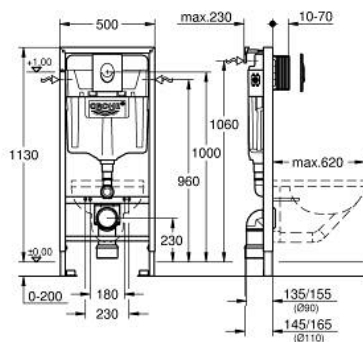

38 722 001 RAPID SL 3-IN-1 SET FOR WC, 1.13 M INSTALLATION HEIGHT

SPARE PARTS, October 2012 – now

- 1: Threaded bolt (Spare part-nr. 4276400M)
- 2: WC inlet and outlet connecting set (Spare part-nr. 37311K00)
- 2.1: Basin fastening (Spare part-nr. 43511SH0)
- 2.2: Connector (Spare part-nr. 37119000)
- 3: PP-outlet bend Ø 90 mm (Spare part-nr. 42327000)
- 4: 4" Outlet Adaptor F Rapid SI (Spare part-nr. 42242000)
- 5: Support for outlet bend (Spare part-nr. 42243000)
- 6: Inspection shaft (Spare part-nr. 66791000)
- 7: Filling valve (Spare part-nr. 37095000)
- 7.1: Lever (Spare part-nr. 43734000)
- 7.1.1: Ball seal dia. 9x6.8 mm (Spare part-nr. 4377000M)
- 7.2: Valve head (Spare part-nr. 43536000)
- 7.3: Membrane (Spare part-nr. 4375800M)
- 7.4: Screw cap (Spare part-nr. 43735000)
- 7.5: Valve float, 5 pcs. (Spare part-nr. 4379100M)
- 7.6: Repl. kit f. seal (Spare part-nr. 43722000)*
- 8: Support device (Spare part-nr. 42246000)
- 9: Tube (Spare part-nr. 42233000)
- 9.1: Seat washer (Spare part-nr. 0319100M)
- 10: Headpart (Spare part-nr. 42385000)
- 11: AV1 complete with pipe extension (Spare part-nr. 42320000)
- 11.1: Extension for overflow pipe (Spare part-nr. 42313000)
- 11.2: pneumatic hose (Spare part-nr. 42319000)
- 11.3: Ball seal dia. 9x6.8 mm (Spare part-nr. 42310000)
- 12: Valve seat for GD2 (Spare part-nr. 42315000)
- 13: Wall union (Spare part-nr. 3855800M)
- 14: Flush plate (Spare part-nr. 38505SH0)
- 14.1: Screw dia. 4x52 mm (Spare part-nr. 6636200M)
- 14.2: Frame (Spare part-nr. 43207000)
- 14.3: Fixing set (Spare part-nr. 4308500M)*
- 14.4: Fixing set (Spare part-nr. 4215800M)*
- 15: Retro-fit set (Spare part-nr. 38796000)*
- 16: Set for noise protection (Spare part-nr. 37131000)*
- 17: 4,5 l Adapter for GD2 (Spare part-nr. 42333000)*
- 18: Accessory (Spare part-nr. 38779000)*
- 19: Xtra wall brackets, flexible placing (Spare part-nr. 38733000)*