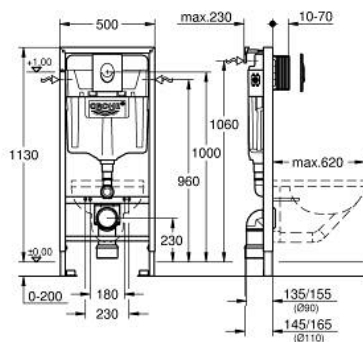

38 722 001 **RAPID SL 3-IN-1 SET FOR WC, 1.13 M INSTALLATION HEIGHT**

PRODUCT DESCRIPTION

- Colour: alpine white
- with flushing cistern GD 2, 6 - 9 l
- consisting of:
 - Rapid SL element for WC (38 528 001)
 - Skate Air flush plate, alpine white, vertical installation (38 505 SH0)
 - wall brackets (38 558 00M)