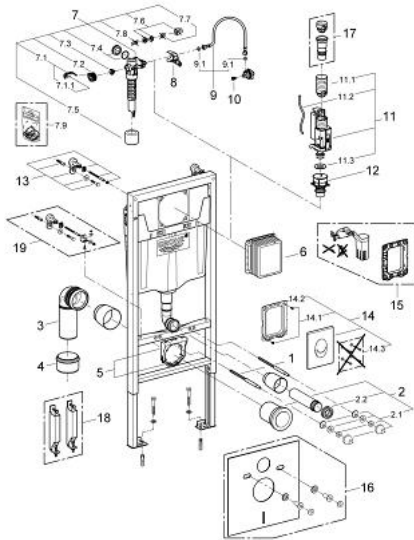

38 722 001 **RAPID SL 3-IN-1 SET FOR WC, 1.13 M INSTALLATION HEIGHT**

SPARE PARTS, 10月 2012 – now

- 1: Threaded bolt (Spare part-nr. 4276400M)
- 2: WC inlet and outlet connecting set (Spare part-nr. 37311K00)
 - 2.1: Basin fastening (Spare part-nr. 43511SH0)
 - 2.2: Connector (Spare part-nr. 37119000)
- 3: PP-outlet bend Ø 90 mm (Spare part-nr. 42327000)
- 4: Reducer (Spare part-nr. 42242000)
- 5: Support for outlet bend (Spare part-nr. 42243000)
- 6: Inspection shaft (Spare part-nr. 66791000)
- 7: Filling valve (Spare part-nr. 37095000)
 - 7.1: Lever (Spare part-nr. 43734000)
 - 7.1.1: Seal (Spare part-nr. 4377000M)
 - 7.2: Valve head (Spare part-nr. 43536000)
 - 7.3: Membrane (Spare part-nr. 4375800M)
 - 7.4: Screw cap (Spare part-nr. 43735000)
 - 7.5: Valve float, 5 pcs. (Spare part-nr. 4379100M)
 - 7.6: Set of seals (Spare part-nr. 43722000)*
- 8: Support device (Spare part-nr. 42246000)
- 9: Connecting hose (Spare part-nr. 42233000)
 - 9.1: Sealing washer (Spare part-nr. 0319100M)
- 10: Headpart (Spare part-nr. 42385000)
- 11: Dual Flush discharge valve AV1 (Spare part-nr. 42320000)
 - 11.1: Extension for overflow pipe (Spare part-nr. 42313000)
 - 11.2: Pneumatic hose (Spare part-nr. 42319000)
 - 11.3: Seal (Spare part-nr. 42310000)
- 12: Valve seat for GD2 (Spare part-nr. 42315000)
- 13: Wall brackets (Spare part-nr. 3855800M)
- 14: Flush plate (Spare part-nr. 38505SH0)
 - 14.1: Screw (Spare part-nr. 6636200M)
 - 14.2: Mounting frame (Spare part-nr. 43207000)
 - 14.3: Fixing set (Spare part-nr. 4308500M)*
 - 14.4: Fixing set (Spare part-nr. 4215800M)*
- 15: Retrofit set (Spare part-nr. 38796000)*
- 16: Set for noise protection (Spare part-nr. 37131000)*
- 17: 4.5 l adapter for GD2 (Spare part-nr. 42333000)*
- 18: Accessory (Spare part-nr. 38779000)*
- 19: Xtra wall brackets, flexible placing (Spare part-nr. 38733000)*