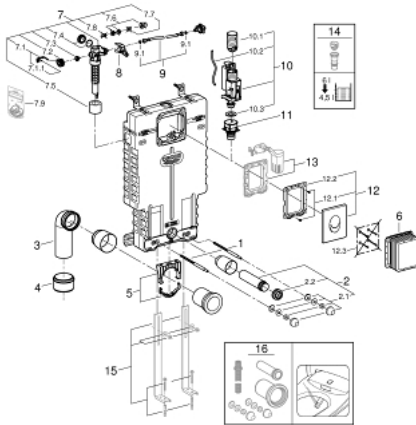

38 723 001 UNISSET 2-IN-1 SET FOR WC

SPARE PARTS, October 2017 – now

- 1: Threaded bolt (Spare part-nr. 4276400M)
 - 2: WC inlet and outlet connecting set (Spare part-nr. 37311K00)
 - 2.1: Basin fastening (Spare part-nr. 43511SH0)
 - 2.2: Connector (Spare part-nr. 37119000)
 - 3: PP-outlet bend Ø 90 mm (Spare part-nr. 42327000)
 - 4: 4" Outlet Adaptor F Rapid SI (Spare part-nr. 42242000)
 - 5: Support for outlet bend (Spare part-nr. 42243000)
 - 6: Inspection shaft (Spare part-nr. 66783000)
 - 7: Filling valve (Spare part-nr. 37095000)
 - 7.1: Lever (Spare part-nr. 43734000)
 - 7.1.1: Ball seal dia. 9x6.8 mm (Spare part-nr. 4377000M)
 - 7.2: Valve head (Spare part-nr. 43536000)
 - 7.3: Membrane (Spare part-nr. 4375800M)
 - 7.4: Screw cap (Spare part-nr. 43735000)
 - 7.5: Valve float, 5 pcs. (Spare part-nr. 4379100M)
 - 7.6: Repl. kit f. seal (Spare part-nr. 43722000)*
 - 8: Support device (Spare part-nr. 42246000)
 - 9: Tube (Spare part-nr. 42233000)
 - 9.1: Seat washer (Spare part-nr. 0319100M)
 - 10: Dual Flush discharge valve AV1 (Spare part-nr. 42320000)
 - 10.1: Extension for overflow pipe (Spare part-nr. 42313000)
 - 10.2: pneumatic hose (Spare part-nr. 42319000)
 - 10.3: Ball seal dia. 9x6.8 mm (Spare part-nr. 42310000)
 - 11: Valve seat for GD2 (Spare part-nr. 42315000)
 - 12: Flush plate (Spare part-nr. 38505000)
 - 12.1: Screw dia. 4x52 mm (Spare part-nr. 6636200M)
 - 12.2: Frame (Spare part-nr. 43207000)
 - 12.3: Fixing set (Spare part-nr. 4308500M)*
 - 12.4: Fixing set (Spare part-nr. 4215800M)*
 - 13: Retro-fit set (Spare part-nr. 38796000)*
 - 14: 4,5 l Adapter for GD2 (Spare part-nr. 42333000)*
 - 15: Support feet (Spare part-nr. 37304000)*
 - 16: Retrofit kit for shower toilets Sensia Arena and Sensia Pro (Spare part-nr. 40899000)*
- * Optional accessories