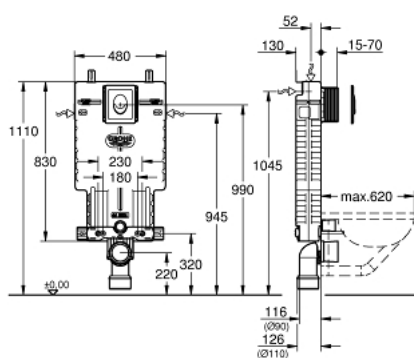

38 723 001 UNISSET 2-IN-1 SET FOR WC

SPARE PARTS, October 2017 – now

- 1: Threaded bolt (Spare part-nr. 4276400M)
 - 2: WC inlet and outlet connecting set (Spare part-nr. 37311K00)
 - 2.1: Basin fastening (Spare part-nr. 43511SH0)
 - 2.2: Connector (Spare part-nr. 37119000)
 - 3: PP-outlet bend Ø 90 mm (Spare part-nr. 42327000)
 - 4: 4" Outlet Adaptor F Rapid SI (Spare part-nr. 42242000)
 - 5: Support for outlet bend (Spare part-nr. 42243000)
 - 6: Inspection shaft (Spare part-nr. 66783000)
 - 7: Filling valve (Spare part-nr. 37095000)
 - 7.1: Lever (Spare part-nr. 43734000)
 - 7.1.1: Ball seal dia. 9x6.8 mm (Spare part-nr. 4377000M)
 - 7.2: Valve head (Spare part-nr. 43536000)
 - 7.3: Membrane (Spare part-nr. 4375800M)
 - 7.4: Screw cap (Spare part-nr. 43735000)
 - 7.5: Valve float, 5 pcs. (Spare part-nr. 4379100M)
 - 7.6: Repl. kit f. seal (Spare part-nr. 43722000)*
 - 8: Support device (Spare part-nr. 42246000)
 - 9: Tube (Spare part-nr. 42233000)
 - 9.1: Seat washer (Spare part-nr. 0319100M)
 - 10: Dual Flush discharge valve AV1 (Spare part-nr. 42320000)
 - 10.1: Extension for overflow pipe (Spare part-nr. 42313000)
 - 10.2: pneumatic hose (Spare part-nr. 42319000)
 - 10.3: Ball seal dia. 9x6.8 mm (Spare part-nr. 42310000)
 - 11: Valve seat for GD2 (Spare part-nr. 42315000)
 - 12: Flush plate (Spare part-nr. 38505000)
 - 12.1: Screw dia. 4x52 mm (Spare part-nr. 6636200M)
 - 12.2: Frame (Spare part-nr. 43207000)
 - 12.3: Fixing set (Spare part-nr. 4308500M)*
 - 12.4: Fixing set (Spare part-nr. 4215800M)*
 - 13: Retro-fit set (Spare part-nr. 38796000)*
 - 14: 4,5 l Adapter for GD2 (Spare part-nr. 42333000)*
 - 15: Support feet (Spare part-nr. 37304000)*
 - 16: Retrofit kit for shower toilets Sensia Arena and Sensia Pro (Spare part-nr. 40899000)*
- * Optional accessories