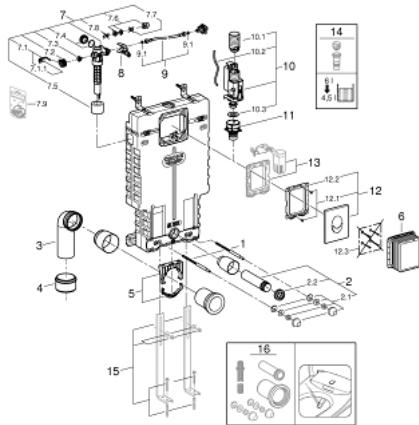

38 724 001 UNISSET 2-IN-1 SET FOR WC

PRODUCT DESCRIPTION

- Colour: alpine white
- with flushing cistern GD 2, 6 - 9 l
- consists of:
 - Uniset element for WC (38 643 001)
 - Skate Air flush plate, alpine white, vertical installation (38 505 SH0)

38 724 001 UNISSET 2-IN-1 SET FOR WC

SPARE PARTS, October 2017 – now

- 1: Threaded bolt (Spare part-nr. 4276400M)
- 2: WC inlet and outlet connecting set (Spare part-nr. 37311K00)
- 2.1: Basin fastening (Spare part-nr. 43511SH0)
- 2.2: Connector (Spare part-nr. 37119000)
- 3: PP-outlet bend Ø 90 mm (Spare part-nr. 42327000)
- 4: 4" Outlet Adaptor F Rapid SI (Spare part-nr. 42242000)
- 5: Support for outlet bend (Spare part-nr. 42243000)
- 6: Inspection shaft (Spare part-nr. 66783000)
- 7: Filling valve (Spare part-nr. 37095000)
- 7.1: Lever (Spare part-nr. 43734000)
- 7.1.1: Ball seal dia. 9x6.8 mm (Spare part-nr. 4377000M)
- 7.2: Valve head (Spare part-nr. 43536000)
- 7.3: Membrane (Spare part-nr. 4375800M)
- 7.4: Screw cap (Spare part-nr. 43735000)
- 7.5: Valve float, 5 pcs. (Spare part-nr. 4379100M)
- 7.6: Repl. kit f. seal (Spare part-nr. 43722000)*
- 8: Support device (Spare part-nr. 42246000)
- 9: Tube (Spare part-nr. 42233000)
- 9.1: Seat washer (Spare part-nr. 0319100M)
- 10: Dual Flush discharge valve AV1 (Spare part-nr. 42320000)
- 10.1: Extension for overflow pipe (Spare part-nr. 42313000)
- 10.2: pneumatic hose (Spare part-nr. 42319000)
- 10.3: Ball seal dia. 9x6.8 mm (Spare part-nr. 42310000)
- 11: Valve seat for GD2 (Spare part-nr. 42315000)
- 12: Flush plate (Spare part-nr. 38505SH0)
- 12.1: Screw dia. 4x52 mm (Spare part-nr. 6636200M)
- 12.2: Frame (Spare part-nr. 43207000)
- 12.3: Fixing set (Spare part-nr. 4308500M)*
- 12.4: Fixing set (Spare part-nr. 4215800M)*
- 13: Retro-fit set (Spare part-nr. 38796000)*
- 14: 4,5 l Adapter for GD2 (Spare part-nr. 42333000)*
- 15: Support feet (Spare part-nr. 37304000)*
- 16: Retrofit kit for shower toilets Sensia Arena and Sensia Pro (Spare part-nr. 40899000)*