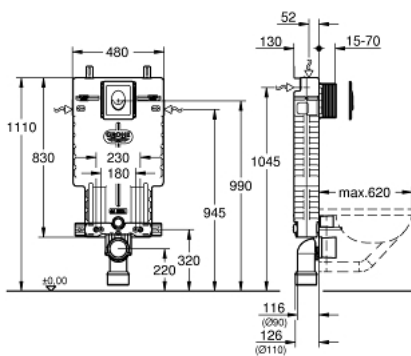

38 724 001 UNISSET 2-IN-1 SET FOR WC

PRODUCT DESCRIPTION

- Colour: alpine white
- with flushing cistern GD 2, 6 - 9 l
- consists of:
 - Uniset element for WC (38 643 001)
 - Skate Air flush plate, alpine white, vertical installation (38 505 SH0)

38 724 001 UNISSET 2-IN-1 SET FOR WC

SPARE PARTS, October 2017 – now

- 1: Threaded bolt (Spare part-nr. 4276400M)
- 2: WC inlet and outlet connecting set (Spare part-nr. 37311K00)
- 2.1: Basin fastening (Spare part-nr. 43511SH0)
- 2.2: Connector (Spare part-nr. 37119000)
- 3: PP-outlet bend Ø 90 mm (Spare part-nr. 42327000)
- 4: 4" Outlet Adaptor F Rapid SI (Spare part-nr. 42242000)
- 5: Support for outlet bend (Spare part-nr. 42243000)
- 6: Inspection shaft (Spare part-nr. 66783000)
- 7: Filling valve (Spare part-nr. 37095000)
- 7.1: Lever (Spare part-nr. 43734000)
- 7.1.1: Ball seal dia. 9x6.8 mm (Spare part-nr. 4377000M)
- 7.2: Valve head (Spare part-nr. 43536000)
- 7.3: Membrane (Spare part-nr. 4375800M)
- 7.4: Screw cap (Spare part-nr. 43735000)
- 7.5: Valve float, 5 pcs. (Spare part-nr. 4379100M)
- 7.6: Repl. kit f. seal (Spare part-nr. 43722000)*
- 8: Support device (Spare part-nr. 42246000)
- 9: Tube (Spare part-nr. 42233000)
- 9.1: Seat washer (Spare part-nr. 0319100M)
- 10: Dual Flush discharge valve AV1 (Spare part-nr. 42320000)
- 10.1: Extension for overflow pipe (Spare part-nr. 42313000)
- 10.2: pneumatic hose (Spare part-nr. 42319000)
- 10.3: Ball seal dia. 9x6.8 mm (Spare part-nr. 42310000)
- 11: Valve seat for GD2 (Spare part-nr. 42315000)
- 12: Flush plate (Spare part-nr. 38505SH0)
- 12.1: Screw dia. 4x52 mm (Spare part-nr. 6636200M)
- 12.2: Frame (Spare part-nr. 43207000)
- 12.3: Fixing set (Spare part-nr. 4308500M)*
- 12.4: Fixing set (Spare part-nr. 4215800M)*
- 13: Retro-fit set (Spare part-nr. 38796000)*
- 14: 4,5 l Adapter for GD2 (Spare part-nr. 42333000)*
- 15: Support feet (Spare part-nr. 37304000)*
- 16: Retrofit kit for shower toilets Sensia Arena and Sensia Pro (Spare part-nr. 40899000)*