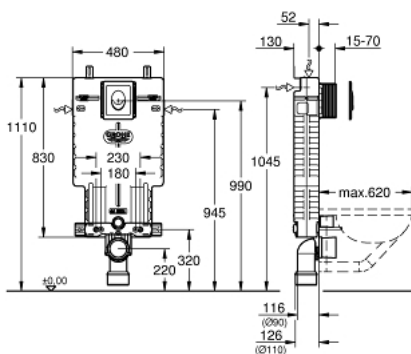

## 38 724 001 UNISET 2-IN-1 SET FOR WC

### PRODUCT DESCRIPTION

- Colour: alpine white
- with flushing cistern GD 2, 6 - 9 l
- consisting of:
  - Uniset element for WC (38 643 001)
  - Skate Air flush plate, alpine white, vertical installation (38 505 SH0)

### SPARE PARTS, 10月 2017 – now

- 1: Threaded bolt (Spare part-nr. 4276400M)
- 2: WC inlet and outlet connecting set (Spare part-nr. 37311K00)
- 2.1: Basin fastening (Spare part-nr. 43511SH0)
- 2.2: Connector (Spare part-nr. 37119000)
- 3: PP-outlet bend Ø 90 mm (Spare part-nr. 42327000)
- 4: Reducer (Spare part-nr. 42242000)
- 5: Support for outlet bend (Spare part-nr. 42243000)
- 6: Inspection shaft (Spare part-nr. 66783000)
- 7: Filling valve (Spare part-nr. 37095000)
- 7.1: Lever (Spare part-nr. 43734000)
- 7.1.1: Seal (Spare part-nr. 4377000M)
- 7.2: Valve head (Spare part-nr. 43536000)
- 7.3: Membrane (Spare part-nr. 4375800M)
- 7.4: Screw cap (Spare part-nr. 43735000)
- 7.5: Valve float, 5 pcs. (Spare part-nr. 4379100M)
- 7.6: Set of seals (Spare part-nr. 43722000)\*
- 8: Support device (Spare part-nr. 42246000)
- 9: Connecting hose (Spare part-nr. 42233000)
- 9.1: Sealing washer (Spare part-nr. 0319100M)
- 10: Dual Flush discharge valve AV1 (Spare part-nr. 42320000)
- 10.1: Extension for overflow pipe (Spare part-nr. 42313000)
- 10.2: Pneumatic hose (Spare part-nr. 42319000)
- 10.3: Seal (Spare part-nr. 42310000)
- 11: Valve seat for GD2 (Spare part-nr. 42315000)
- 12: Flush plate (Spare part-nr. 38505SH0)
- 12.1: Screw (Spare part-nr. 6636200M)
- 12.2: Mounting frame (Spare part-nr. 43207000)
- 12.3: Fixing set (Spare part-nr. 4308500M)\*
- 12.4: Fixing set (Spare part-nr. 4215800M)\*
- 13: Retrofit set (Spare part-nr. 38796000)\*
- 14: 4.5 l adapter for GD2 (Spare part-nr. 42333000)\*
- 15: Support feet (Spare part-nr. 37304000)\*
- 16: Retrofit kit for shower toilets Sensia Arena and Sensia Pro (Spare part-nr. 40899000)\*