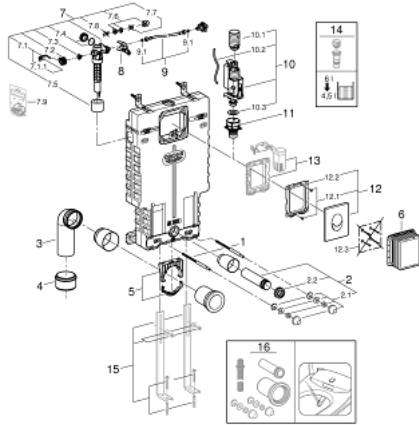

## 38 724 001 UNISET 2-IN-1 SET FOR WC

### PRODUCT DESCRIPTION

- Colour: alpine white
- with flushing cistern GD 2, 6 - 9 l
- consisting of:
  - Uniset element for WC (38 643 001)
  - Skate Air flush plate, alpine white, vertical installation (38 505 SH0)

### SPARE PARTS, 10月 2017 – now

- 1: Threaded bolt (Spare part-nr. 4276400M)
- 2: WC inlet and outlet connecting set (Spare part-nr. 37311K00)
- 2.1: Basin fastening (Spare part-nr. 43511SH0)
- 2.2: Connector (Spare part-nr. 37119000)
- 3: PP-outlet bend Ø 90 mm (Spare part-nr. 42327000)
- 4: Reducer (Spare part-nr. 42242000)
- 5: Support for outlet bend (Spare part-nr. 42243000)
- 6: Inspection shaft (Spare part-nr. 66783000)
- 7: Filling valve (Spare part-nr. 37095000)
- 7.1: Lever (Spare part-nr. 43734000)
- 7.1.1: Seal (Spare part-nr. 4377000M)
- 7.2: Valve head (Spare part-nr. 43536000)
- 7.3: Membrane (Spare part-nr. 4375800M)
- 7.4: Screw cap (Spare part-nr. 43735000)
- 7.5: Valve float, 5 pcs. (Spare part-nr. 4379100M)
- 7.6: Set of seals (Spare part-nr. 43722000)\*
- 8: Support device (Spare part-nr. 42246000)
- 9: Connecting hose (Spare part-nr. 42233000)
- 9.1: Sealing washer (Spare part-nr. 0319100M)
- 10: Dual Flush discharge valve AV1 (Spare part-nr. 42320000)
- 10.1: Extension for overflow pipe (Spare part-nr. 42313000)
- 10.2: Pneumatic hose (Spare part-nr. 42319000)
- 10.3: Seal (Spare part-nr. 42310000)
- 11: Valve seat for GD2 (Spare part-nr. 42315000)
- 12: Flush plate (Spare part-nr. 38505SH0)
- 12.1: Screw (Spare part-nr. 6636200M)
- 12.2: Mounting frame (Spare part-nr. 43207000)
- 12.3: Fixing set (Spare part-nr. 4308500M)\*
- 12.4: Fixing set (Spare part-nr. 4215800M)\*
- 13: Retrofit set (Spare part-nr. 38796000)\*
- 14: 4.5 l adapter for GD2 (Spare part-nr. 42333000)\*
- 15: Support feet (Spare part-nr. 37304000)\*
- 16: Retrofit kit for shower toilets Sensia Arena and Sensia Pro (Spare part-nr. 40899000)\*