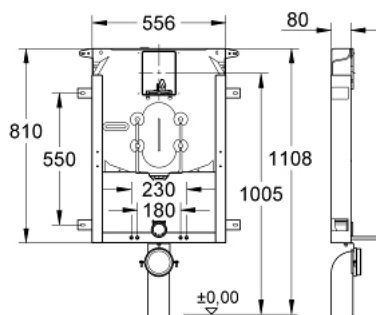

## 38 729 000 UNISSET ELEMENT FOR WC WITH FLUSHING CISTERN 80 MM

### PRODUCT DESCRIPTION

- 6 - 9 l adjustable
- pneumatic discharge valve offering 3 modes of operation: dual flush or start/stop or single flush
- outlet bend  $\varnothing$  80 mm
- inlet and outlet connecting set
- steel frame, hot galvanized, with 4 fixing brackets
- 2 WC fixing bolts
- distance of fixing bolts 180/230 mm
- fixing device for ceramic
- water supply connection from top
- low noise (group I acc. to German Noise Specification)
- with plaster base coating made of vinyl fleece
- angle valve  $\frac{1}{2}$ "
- with push fit flexible hose union
- inspection shaft with protecting block
- for vertical use
- for mounting of small flush plates please order revision shaft 40 949 000 (sold separately)

## 38 729 000 UNISET ELEMENT FOR WC WITH FLUSHING CISTERN 80 MM