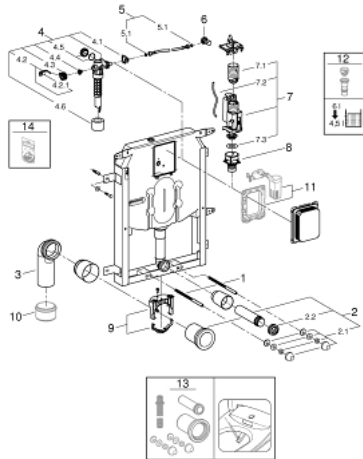

38 729 000 UNISET ELEMENT FOR WC WITH FLUSHING CISTERN 80 MM

SPARE PARTS, October 2017 – now

- 1: Threaded bolt (Spare part-nr. 4276400M)
- 2: WC inlet and outlet connecting set (Spare part-nr. 37311K00)
- 2.1: Basin fastening (Spare part-nr. 43511SH0)
- 2.2: Connector (Spare part-nr. 37119000)
- 3: Outlet bend 90 mm/90 mm (Spare part-nr. 42280000)
- 4: Filling valve (Spare part-nr. 43991000)
- 4.1: Valve Support (Spare part-nr. 43995000)
- 4.2: Lever (Spare part-nr. 43734000)
- 4.2.1: Ball seal dia. 9x6.8 mm (Spare part-nr. 4377000M)
- 4.3: Valve head (Spare part-nr. 43536000)
- 4.4: Membrane (Spare part-nr. 4375800M)
- 4.5: Screw cap (Spare part-nr. 43735000)
- 4.6: Valve float, 5 pcs. (Spare part-nr. 4379100M)
- 5: Tube (Spare part-nr. 42233000)
- 5.1: Seat washer (Spare part-nr. 0319100M)
- 6: Service valve (Spare part-nr. 42343000)
- 7: Dual Flush discharge valve AV1 (Spare part-nr. 42320000)
- 7.1: Extension for overflow pipe (Spare part-nr. 42313000)*
- 7.2: pneumatic hose (Spare part-nr. 42319000)
- 7.3: Ball seal dia. 9x6.8 mm (Spare part-nr. 42310000)
- 8: Valve seat for GD2 (Spare part-nr. 42315000)
- 9: Support for outlet bend (Spare part-nr. 42243000)
- 10: 4" Outlet Adaptor F Rapid SI (Spare part-nr. 42242000)*
- 11: Retro-fit set (Spare part-nr. 38796000)*
- 12: 4,5 l Adapter for GD2 (Spare part-nr. 42333000)*
- 13: Retrofit kit for shower toilets Sensia Arena and Sensia Pro (Spare part-nr. 40899000)*
- 14: Repl. kit f. seal (Spare part-nr. 43722000)*

* Optional accessories