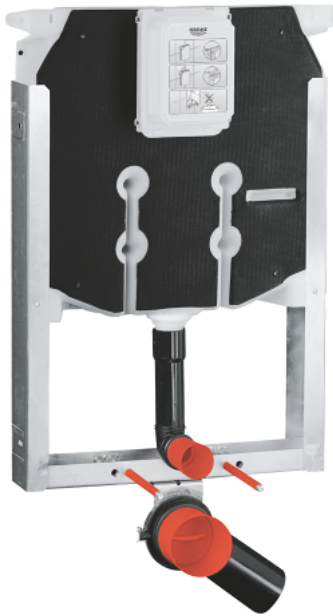

## 38 729 000 UNISSET ELEMENT FOR WC WITH FLUSHING CISTERN 80 MM

### PRODUCT DESCRIPTION

- 6 - 9 l adjustable
- pneumatic discharge valve offering 3 modes of operation: dual flush or start/stop or single flush
- outlet bend  $\varnothing$  80 mm
- inlet and outlet connecting set
- steel frame, hot galvanized, with 4 fixing brackets
- 2 WC fixing bolts
- distance of fixing bolts 180/230 mm
- fixing device for ceramic
- water supply connection from top
- low noise (group I acc. to German Noise Specification)
- with plaster base coating made of vinyl fleece
- angle valve  $\frac{1}{2}$ "
- with push fit flexible hose union
- inspection shaft with protecting block
- for vertical use
- for mounting of small flush plates please order revision shaft 40 949 000 (sold separately)

## 38 729 000 UNISET ELEMENT FOR WC WITH FLUSHING CISTERN 80 MM