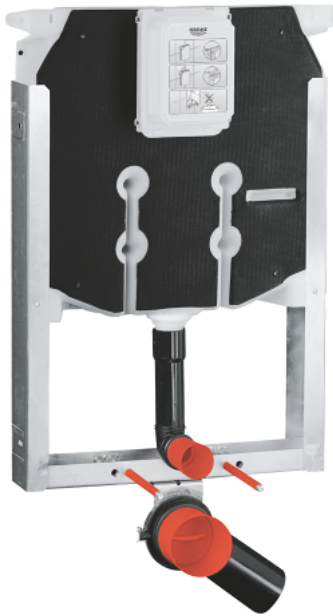

38 729 000 UNISET ELEMENT FOR WC WITH FLUSHING CISTERN 80 MM

PRODUCT DESCRIPTION

- 6 - 9 l adjustable
- pneumatic discharge valve offering 3 modes of operation: dual flush or start/stop or single flush
- PE outlet bend Ø 80 mm
- inlet and outlet connecting set
- steel frame, hot galvanized, with 4 fixing brackets
- 2 WC fixing bolts
- distance of fixing bolts 180/230 mm
- fixing device for ceramic
- water supply connection from top
- low noise (group I acc. to German Noise Specification)
- with plaster base coating made of vinyl fleece
- angle valve 1/2"
- with push fit flexible hose union
- shortable inspection shaft including protection during construction phase
- for vertical use
- for mounting of small flush plates please order revision shaft 40 949 000 (sold separately)