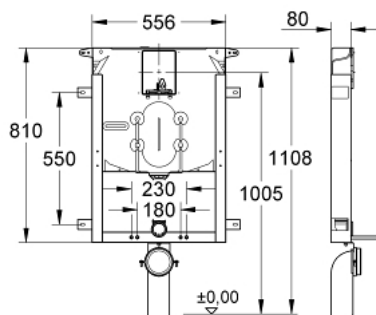

38 729 000 UNISET ELEMENT FOR WC WITH FLUSHING CISTERN 80 MM

PRODUCT DESCRIPTION

- 6 - 9 l adjustable
- pneumatic discharge valve offering 3 modes of operation: dual flush or start/stop or single flush
- PE outlet bend Ø 80 mm
- inlet and outlet connecting set
- steel frame, hot galvanized, with 4 fixing brackets
- 2 WC fixing bolts
- distance of fixing bolts 180/230 mm
- fixing device for ceramic
- water supply connection from top
- low noise (group I acc. to German Noise Specification)
- with plaster base coating made of vinyl fleece
- angle valve 1/2"
- with push fit flexible hose union
- shortable inspection shaft including protection during construction phase
- for vertical use
- for mounting of small flush plates please order revision shaft 40 949 000 (sold separately)