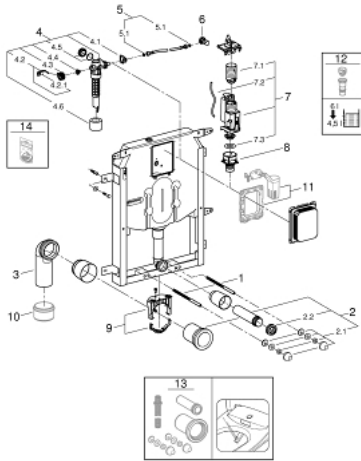

38 729 000 UNISET ELEMENT FOR WC WITH FLUSHING CISTERN 80 MM

SPARE PARTS, 10月 2017 – now

- 1: Threaded bolt (Spare part-nr. 4276400M)
- 2: WC inlet and outlet connecting set (Spare part-nr. 37311K00)
- 2.1: Basin fastening (Spare part-nr. 43511SH0)
- 2.2: Connector (Spare part-nr. 37119000)
- 3: Outlet bend 90 mm/90 mm (Spare part-nr. 42280000)
- 4: Filling valve (Spare part-nr. 43991000)
- 4.1: Valve support (Spare part-nr. 43995000)
- 4.2: Lever (Spare part-nr. 43734000)
- 4.2.1: Seal (Spare part-nr. 4377000M)
- 4.3: Valve head (Spare part-nr. 43536000)
- 4.4: Membrane (Spare part-nr. 4375800M)
- 4.5: Screw cap (Spare part-nr. 43735000)
- 4.6: Valve float, 5 pcs. (Spare part-nr. 4379100M)
- 5: Connecting hose (Spare part-nr. 42233000)
- 5.1: Sealing washer (Spare part-nr. 0319100M)
- 6: Angle valve (Spare part-nr. 42343000)
- 7: Dual Flush discharge valve AV1 (Spare part-nr. 42320000)
- 7.1: Extension for overflow pipe (Spare part-nr. 42313000)
- 7.2: Pneumatic hose (Spare part-nr. 42319000)
- 7.3: Seal (Spare part-nr. 42310000)
- 8: Valve seat for GD2 (Spare part-nr. 42315000)
- 9: Support for outlet bend (Spare part-nr. 42243000)
- 10: Reducer (Spare part-nr. 42242000)*
- 11: Retrofit set (Spare part-nr. 38796000)*
- 12: 4.5 l adapter for GD2 (Spare part-nr. 42333000)*
- 13: Retrofit kit for shower toilets Sensia Arena and Sensia Pro (Spare part-nr. 40899000)*
- 14: Set of seals (Spare part-nr. 43722000)*

* Optional accessories