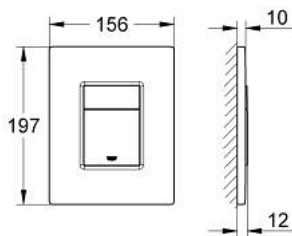

38 732 P00 SKATE COSMOPOLITAN FLUSH PLATE

PRODUCT DESCRIPTION

- Colour: matt chrome
- for dual flush or start & stop actuation
- for pneumatic discharge valve AV1
- vertical and horizontal installation
- 156 x 197 mm
- material: ABS
- GROHE LongLife finish
- GROHE EcoJoy - less water, perfect flow
- for combination with Rapid SL and Uniset with GD 2 cistern
- for use with Rapid SLX please order shaft 66 791 000 (sold separately)

38 732 P00 SKATE COSMOPOLITAN FLUSH PLATE

SPARE PARTS, February 2010 – now

1: top plate w. push button (Spare part-nr. 42371P00)

2: Screw dia. 4x52 mm (Spare part-nr. 6636200M)

3: Frame (Spare part-nr. 43207000)