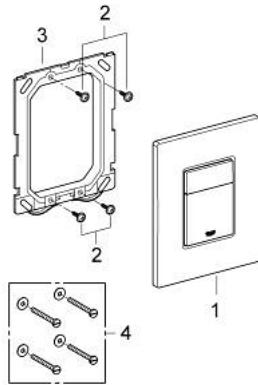

38 732 P00 SKATE COSMOPOLITAN FLUSH PLATE

PRODUCT DESCRIPTION

- Colour: matt chrome
- for dual flush or start & stop actuation
- for pneumatic discharge valve AV1
- vertical and horizontal installation
- 156 x 197 mm
- material: ABS
- GROHE LongLife finish
- for combination with Rapid SL and Uniset with GD 2 cistern
- for use with Rapid SLX please order shaft 66 791 000 (sold separately)

38 732 P00 SKATE COSMOPOLITAN FLUSH PLATE

SPARE PARTS, 2月 2010 – now

1: Top plate with push button (Spare part-nr. 42371P00)

2: Screw (Spare part-nr. 6636200M)

3: Mounting frame (Spare part-nr. 43207000)

4: Fixing set (Spare part-nr. 4308500M)*