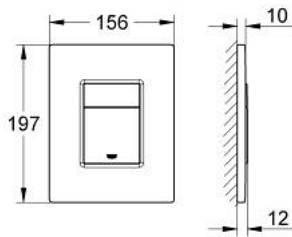

38 732 P00 SKATE COSMOPOLITAN FLUSH PLATE

PRODUCT DESCRIPTION

- Colour: matt chrome
- for dual flush or start & stop actuation
- for pneumatic discharge valve AV1
- vertical and horizontal installation
- 156 x 197 mm
- material: ABS
- GROHE LongLife finish
- for combination with Rapid SL and Uniset with GD 2 cistern
- for use with Rapid SLX please order shaft 66 791 000 (sold separately)

38 732 P00 SKATE COSMOPOLITAN FLUSH PLATE

SPARE PARTS, 2月 2010 – now

1: Top plate with push button (Spare part-nr. 42371P00)

2: Screw (Spare part-nr. 6636200M)

3: Mounting frame (Spare part-nr. 43207000)

4: Fixing set (Spare part-nr. 4308500M)*