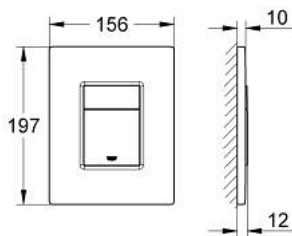

## 38 732 P00 SKATE COSMOPOLITAN FLUSH PLATE

### PRODUCT DESCRIPTION

- Colour: matt chrome
- for dual flush or start & stop actuation
- for pneumatic discharge valve AV1
- vertical and horizontal installation
- 156 x 197 mm
- material: ABS
- GROHE LongLife finish
- GROHE EcoJoy - Less water, perfect flow
- for combination with Rapid SL and Uniset with GD 2 cistern
- for use with Rapid SLX please order shaft 66 791 000 (sold separately)

### SPARE PARTS, 2月 2010 – now

1: Top plate with push button (Spare part-nr. 42371P00)

2: Screw (Spare part-nr. 6636200M)

3: Mounting frame (Spare part-nr. 43207000)

4: Fixing set (Spare part-nr. 4308500M)\*