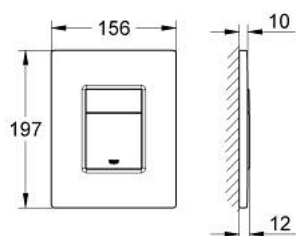

38 732 SD0 SKATE COSMOPOLITAN FLUSH PLATE, STAINLESS STEEL

PRODUCT DESCRIPTION

- Colour: stainless steel
- for dual flush or start & stop actuation
- for pneumatic discharge valve AV1
- vertical installation
- 156 x 197 mm
- plastic fixing frame
- hidden fixing screws
- not suitable for GROHE Fresh
- GROHE LongLife finish
- GROHE EcoJoy - less water, perfect flow
- for combination with Rapid SL and Uniset with GD 2 cistern
- for use with Rapid SLX please order shaft 66 791 000 (sold separately)

38 732 SD0 SKATE COSMOPOLITAN FLUSH PLATE, STAINLESS STEEL

SPARE PARTS, February 2010 – now

1: top plate w. push button (Spare part-nr. 42371SD0)

2: Screw dia. 4x52 mm (Spare part-nr. 6636200M)

3: Mounting (Spare part-nr. 42269000)