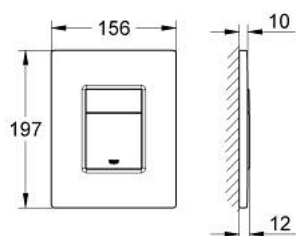

38 732 SD0 SKATE COSMOPOLITAN FLUSH PLATE, STAINLESS STEEL

PRODUCT DESCRIPTION

- Colour: stainless steel
- for dual flush or start & stop actuation
- for pneumatic discharge valve AV1
- vertical installation
- 156 x 197 mm
- plastic fixing frame
- hidden fixing screws
- not suitable for GROHE Fresh
- GROHE LongLife finish
- GROHE EcoJoy - Less water, perfect flow
- for combination with Rapid SL and Uniset with GD 2 cistern
- for use with Rapid SLX please order shaft 66 791 000 (sold separately)

38 732 SD0 SKATE COSMOPOLITAN FLUSH PLATE, STAINLESS STEEL

SPARE PARTS, 2月 2010 – now

1: Top plate with push button (Spare part-nr. 42371SD0)

2: Screw (Spare part-nr. 6636200M)

3: Mounting frame (Spare part-nr. 42269000)