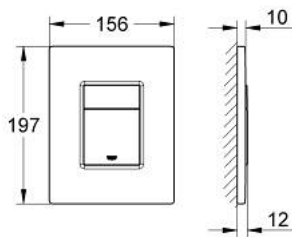

38 732 SD0 SKATE COSMOPOLITAN FLUSH PLATE, STAINLESS STEEL

PRODUCT DESCRIPTION

- Colour: stainless steel
- for dual flush or start & stop actuation
- for pneumatic discharge valve AV1
- vertical installation
- 156 x 197 mm
- plastic fixing frame
- hidden fixing screws
- not suitable for GROHE Fresh
- GROHE LongLife finish
- for combination with Rapid SL and Uniset with GD 2 cistern
- for use with Rapid SLX please order shaft 66 791 000 (sold separately)

38 732 SD0 SKATE COSMOPOLITAN FLUSH PLATE, STAINLESS STEEL

SPARE PARTS, 2月 2010 – now

1: Top plate with push button (Spare part-nr. 42371SD0)

2: Screw (Spare part-nr. 6636200M)

3: Mounting frame (Spare part-nr. 42269000)