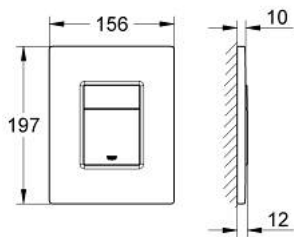

38 732 SD0 SKATE COSMOPOLITAN FLUSH PLATE, STAINLESS STEEL

PRODUCT DESCRIPTION

- Colour: stainless steel
- for dual flush or start & stop actuation
- for pneumatic discharge valve AV1
- vertical installation
- 156 x 197 mm
- plastic fixing frame
- hidden fixing screws
- not suitable for GROHE Fresh
- GROHE LongLife finish
- for combination with Rapid SL and Uniset with GD 2 cistern
- for use with Rapid SLX please order shaft 66 791 000 (sold separately)

38 732 SD0 SKATE COSMOPOLITAN FLUSH PLATE, STAINLESS STEEL

SPARE PARTS, 2月 2010 – now

1: Top plate with push button (Spare part-nr. 42371SD0)

2: Screw (Spare part-nr. 6636200M)

3: Mounting frame (Spare part-nr. 42269000)