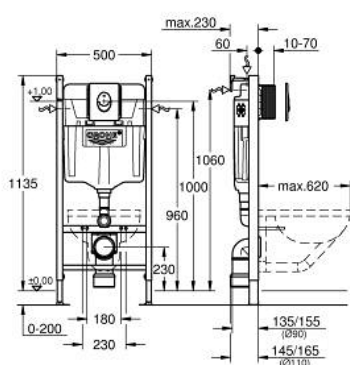

38 745 001 **RAPID SL 3-IN-1 SET FOR WC, 1.13 M INSTALLATION HEIGHT**

PRODUCT DESCRIPTION

- Colour: chrome
- with flushing cistern GD 2, 6 - 9 l
- consisting of:
 - Rapid SL project element for WC (38 840 000)
 - Skate Air flush plate, chrome, vertical installation (38 505 000)
 - wall brackets (38 558 00M)