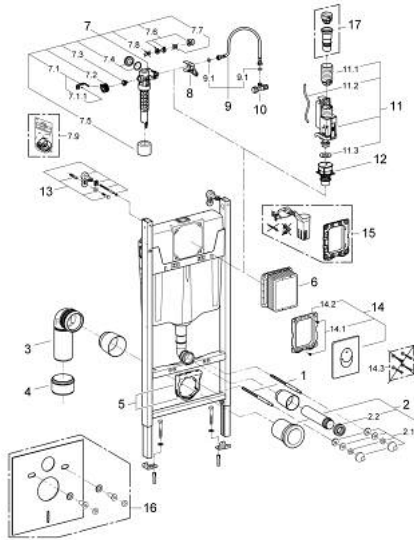

38 745 001 **RAPID SL 3-IN-1 SET FOR WC, 1.13 M INSTALLATION HEIGHT**

SPARE PARTS, 3月 2013 – now

- 1: Threaded bolt (Spare part-nr. 4276400M)
- 2: WC inlet and outlet connecting set (Spare part-nr. 37311K00)
- 2.1: Basin fastening (Spare part-nr. 43511SH0)
- 2.2: Connector (Spare part-nr. 37119000)
- 3: PP-outlet bend Ø 90 mm (Spare part-nr. 42327000)
- 4: Reducer (Spare part-nr. 42242000)
- 5: Support for outlet bend (Spare part-nr. 42243000)
- 6: Inspection shaft (Spare part-nr. 66791000)
- 7: Filling valve (Spare part-nr. 37095000)
- 7.1: Lever (Spare part-nr. 43734000)
- 7.1.1: Seal (Spare part-nr. 4377000M)
- 7.2: Valve head (Spare part-nr. 43536000)
- 7.3: Membrane (Spare part-nr. 4375800M)
- 7.4: Screw cap (Spare part-nr. 43735000)
- 7.5: Valve float, 5 pcs. (Spare part-nr. 4379100M)
- 7.6: Set of seals (Spare part-nr. 43722000)*
- 8: Support device (Spare part-nr. 42246000)
- 9: Connecting hose (Spare part-nr. 42233000)
- 9.1: Sealing washer (Spare part-nr. 0319100M)
- 10: Angle valve (Spare part-nr. 43821000)
- 11: Dual Flush discharge valve AV1 (Spare part-nr. 42320000)
- 11.1: Extension for overflow pipe (Spare part-nr. 42313000)
- 11.2: Pneumatic hose (Spare part-nr. 42319000)
- 11.3: Seal (Spare part-nr. 42310000)
- 12: Valve seat for flushing cistern Italy (Spare part-nr. 42316000)
- 13: Wall brackets (Spare part-nr. 3855800M)
- 14: Flush plate (Spare part-nr. 38505000)
- 14.1: Screw (Spare part-nr. 6636200M)
- 14.2: Mounting frame (Spare part-nr. 43207000)
- 14.3: Fixing set (Spare part-nr. 4308500M)*
- 14.4: Fixing set (Spare part-nr. 4215800M)*
- 15: Retrofit set (Spare part-nr. 38796000)*
- 16: Set for noise protection (Spare part-nr. 37131000)*
- 17: 4.5 l adapter for GD2 (Spare part-nr. 42333000)*