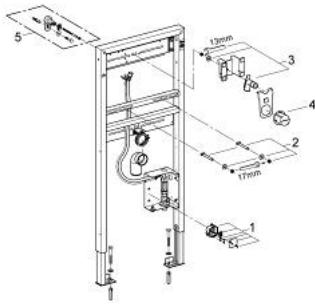

38 748 001 **RAPID SL FOR WASH BASIN**

SPARE PARTS, October 2012 – now

1: Transformer connecting box (Spare part-nr. 42279000)

2: THREADED BOLT (Spare part-nr. 42247000)

3: Fitting connection (Spare part-nr. 42944000)

4: Inspection shaft (Spare part-nr. 42398000)

5: Wall union (Spare part-nr. 3855800M)*

* Optional accessories