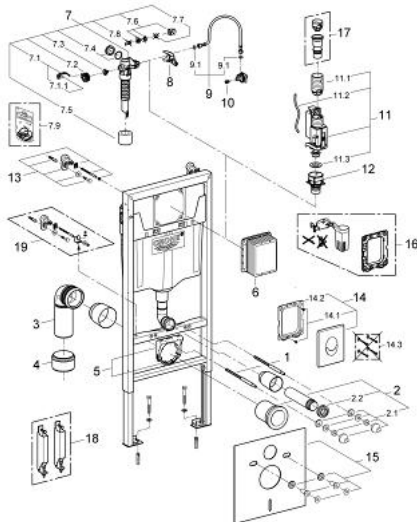

38 750 001 **RAPID SL 4-IN-1 SET FOR WC, 1.13 M INSTALLATION HEIGHT**

SPARE PARTS, November 2012 – now

- 1: Threaded bolt (Spare part-nr. 4276400M)
- 2: WC inlet and outlet connecting set (Spare part-nr. 37311K00)
- 2.1: Basin fastening (Spare part-nr. 43511SH0)
- 2.2: Connector (Spare part-nr. 37119000)
- 3: PP-outlet bend Ø 90 mm (Spare part-nr. 42327000)
- 4: 4" Outlet Adaptor F Rapid SI (Spare part-nr. 42242000)
- 5: Support for outlet bend (Spare part-nr. 42243000)
- 6: Inspection shaft (Spare part-nr. 66791000)
- 7: Filling valve (Spare part-nr. 37095000)
- 7.1: Lever (Spare part-nr. 43734000)
- 7.1.1: Ball seal dia. 9x6.8 mm (Spare part-nr. 4377000M)
- 7.2: Valve head (Spare part-nr. 43536000)
- 7.3: Membrane (Spare part-nr. 4375800M)
- 7.4: Screw cap (Spare part-nr. 43735000)
- 7.5: Valve float, 5 pcs. (Spare part-nr. 4379100M)
- 7.6: Repl. kit f. seal (Spare part-nr. 43722000)*
- 8: Support device (Spare part-nr. 42246000)
- 9: Tube (Spare part-nr. 42233000)
- 9.1: Seat washer (Spare part-nr. 0319100M)
- 10: Headpart (Spare part-nr. 42385000)
- 11: AV1 complete with pipe extension (Spare part-nr. 42320000)
- 11.1: Extension for overflow pipe (Spare part-nr. 42313000)
- 11.2: pneumatic hose (Spare part-nr. 42319000)
- 11.3: Ball seal dia. 9x6.8 mm (Spare part-nr. 42310000)
- 12: Valve seat for GD2 (Spare part-nr. 42315000)
- 13: Wall union (Spare part-nr. 3855800M)
- 14: Flush plate (Spare part-nr. 38505000)
- 14.1: Screw dia. 4x52 mm (Spare part-nr. 6636200M)
- 14.2: Frame (Spare part-nr. 43207000)
- 14.3: Fixing set (Spare part-nr. 4308500M)*
- 14.4: Fixing set (Spare part-nr. 4215800M)*
- 15: Set for noise protection (Spare part-nr. 37131000)
- 16: Retro-fit set (Spare part-nr. 38796000)*
- 17: 4,5 l Adapter for GD2 (Spare part-nr. 42333000)*
- 18: Accessory (Spare part-nr. 38779000)*
- 19: Xtra wall brackets, flexible placing (Spare part-nr. 38733000)*