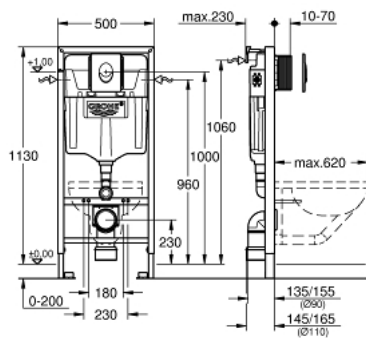

38 750 001 **RAPID SL 4-IN-1 SET FOR WC, 1.13 M INSTALLATION HEIGHT**

PRODUCT DESCRIPTION

- Colour: chrome
- with flushing cistern GD 2, 6 - 9 l
- consists of:
 - Rapid SL element for WC (38 528 001)
 - Skate Air flush plate, chrome, vertical installation (38 505 000)
 - wall brackets (38 558 00M)
 - including WC set for noise protection (37 131 000)