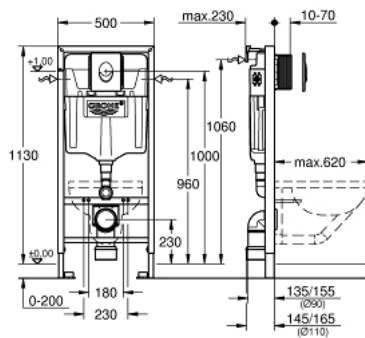

38 750 001 **RAPID SL 4-IN-1 SET FOR WC, 1.13 M INSTALLATION HEIGHT**

PRODUCT DESCRIPTION

- Colour: chrome
- with flushing cistern GD 2, 6 - 9 l
- consisting of:
 - Rapid SL element for WC (38 528 001)
 - Skate Air flush plate, chrome, vertical installation (38 505 000)
 - wall brackets (38 558 00M)
 - including WC set for noise protection (37 131 000)