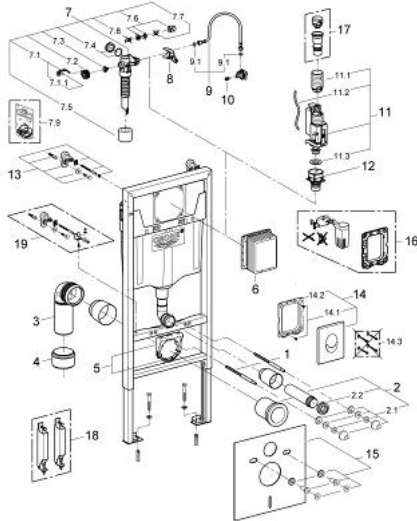

38 750 001 **RAPID SL 4-IN-1 SET FOR WC, 1.13 M INSTALLATION HEIGHT**

SPARE PARTS, 11月 2012 – now

- 1: Threaded bolt (Spare part-nr. 4276400M)
- 2: WC inlet and outlet connecting set (Spare part-nr. 37311K00)
- 2.1: Basin fastening (Spare part-nr. 43511SH0)
- 2.2: Connector (Spare part-nr. 37119000)
- 3: PP-outlet bend Ø 90 mm (Spare part-nr. 42327000)
- 4: Reducer (Spare part-nr. 42242000)
- 5: Support for outlet bend (Spare part-nr. 42243000)
- 6: Inspection shaft (Spare part-nr. 66791000)
- 7: Filling valve (Spare part-nr. 37095000)
- 7.1: Lever (Spare part-nr. 43734000)
- 7.1.1: Seal (Spare part-nr. 4377000M)
- 7.2: Valve head (Spare part-nr. 43536000)
- 7.3: Membrane (Spare part-nr. 4375800M)
- 7.4: Screw cap (Spare part-nr. 43735000)
- 7.5: Valve float, 5 pcs. (Spare part-nr. 4379100M)
- 7.6: Set of seals (Spare part-nr. 43722000)*
- 8: Support device (Spare part-nr. 42246000)
- 9: Connecting hose (Spare part-nr. 42233000)
- 9.1: Sealing washer (Spare part-nr. 0319100M)
- 10: Headpart (Spare part-nr. 42385000)
- 11: Dual Flush discharge valve AV1 (Spare part-nr. 42320000)
- 11.1: Extension for overflow pipe (Spare part-nr. 42313000)
- 11.2: Pneumatic hose (Spare part-nr. 42319000)
- 11.3: Seal (Spare part-nr. 42310000)
- 12: Valve seat for GD2 (Spare part-nr. 42315000)
- 13: Wall brackets (Spare part-nr. 3855800M)
- 14: Flush plate (Spare part-nr. 38505000)
- 14.1: Screw (Spare part-nr. 6636200M)
- 14.2: Mounting frame (Spare part-nr. 43207000)
- 14.3: Fixing set (Spare part-nr. 4308500M)*
- 14.4: Fixing set (Spare part-nr. 4215800M)*
- 15: Set for noise protection (Spare part-nr. 37131000)
- 16: Retrofit set (Spare part-nr. 38796000)*
- 17: 4.5 l adapter for GD2 (Spare part-nr. 42333000)*
- 18: Accessory (Spare part-nr. 38779000)*
- 19: Xtra wall brackets, flexible placing (Spare part-nr. 38733000)*