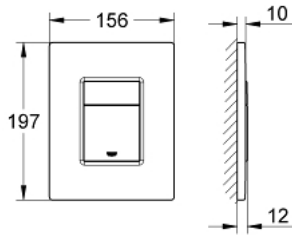

### PRODUCT DESCRIPTION

- Colour: stainless steel
- for flush plate
- Skate Cosmopolitan (38 732)
- 156 x 197 mm
- material: ABS