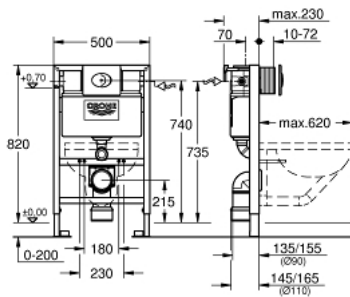

38 761 000 RAPID SL 3-IN-1 SET FOR WC, 0.82 M INSTALLATION HEIGHT

SPARE PARTS, February 2013 – now

- 1: Threaded bolt (Spare part-nr. 4276400M)
- 2: WC inlet and outlet connecting set (Spare part-nr. 37311K00)
- 2.1: Basin fastening (Spare part-nr. 43511SH0)
- 2.2: Connector (Spare part-nr. 37119000)
- 3: PP-outlet bend Ø 90 mm (Spare part-nr. 42327000)
- 4: 4" Outlet Adaptor F Rapid SI (Spare part-nr. 42242000)
- 5: Support for outlet bend (Spare part-nr. 42243000)
- 6: inspection shaft.for flushing cistern (Spare part-nr. 42326000)
- 7: Filling valve (Spare part-nr. 37095000)
- 7.1: Lever (Spare part-nr. 43734000)
- 7.1.1: Ball seal dia. 9x6.8 mm (Spare part-nr. 4377000M)
- 7.2: Valve head (Spare part-nr. 43536000)
- 7.3: Membrane (Spare part-nr. 4375800M)
- 7.4: Screw cap (Spare part-nr. 43735000)
- 7.5: Valve float, 5 pcs. (Spare part-nr. 4379100M)
- 7.6: Repl. kit f. seal (Spare part-nr. 43722000)*
- 8: Support device (Spare part-nr. 42195000)
- 9: Overflow Sleeve (Spare part-nr. 43325000)
- 9.1: Seat washer (Spare part-nr. 0319100M)
- 10: Headpart (Spare part-nr. 42385000)
- 11: Discharge valve AV1 complete (Spare part-nr. 42314000)
- 11.1: pneumatic hose (Spare part-nr. 42319000)
- 11.2: Ball seal dia. 9x6.8 mm (Spare part-nr. 42310000)
- 11.3: Valve seat for GD2 (Spare part-nr. 42315000)
- 12: Wall union (Spare part-nr. 3855800M)
- 13: Flush plate (Spare part-nr. 38506000)
- 13.1: Screw dia. 4x52 mm (Spare part-nr. 6636200M)
- 13.2: Frame (Spare part-nr. 43207000)
- 13.3: Fixing set (Spare part-nr. 4308500M)*
- 13.4: Fixing set (Spare part-nr. 4215800M)*
- 14: Retro-fit set (Spare part-nr. 38796000)*
- 15: Set for noise protection (Spare part-nr. 37131000)*
- 16: Xtra wall brackets, flexible placing (Spare part-nr. 38733000)*