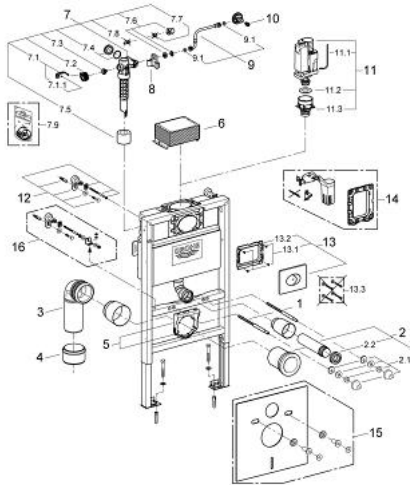

38 761 000 RAPID SL 3-IN-1 SET FOR WC, 0.82 M INSTALLATION HEIGHT

SPARE PARTS, February 2013 – now

- 1: Threaded bolt (Spare part-nr. 4276400M)
- 2: WC inlet and outlet connecting set (Spare part-nr. 37311K00)
- 2.1: Basin fastening (Spare part-nr. 43511SH0)
- 2.2: Connector (Spare part-nr. 37119000)
- 3: PP-outlet bend Ø 90 mm (Spare part-nr. 42327000)
- 4: 4" Outlet Adaptor F Rapid SI (Spare part-nr. 42242000)
- 5: Support for outlet bend (Spare part-nr. 42243000)
- 6: inspection shaft.for flushing cistern (Spare part-nr. 42326000)
- 7: Filling valve (Spare part-nr. 37095000)
- 7.1: Lever (Spare part-nr. 43734000)
- 7.1.1: Ball seal dia. 9x6.8 mm (Spare part-nr. 4377000M)
- 7.2: Valve head (Spare part-nr. 43536000)
- 7.3: Membrane (Spare part-nr. 4375800M)
- 7.4: Screw cap (Spare part-nr. 43735000)
- 7.5: Valve float, 5 pcs. (Spare part-nr. 4379100M)
- 7.6: Repl. kit f. seal (Spare part-nr. 43722000)*
- 8: Support device (Spare part-nr. 42195000)
- 9: Overflow Sleeve (Spare part-nr. 43325000)
- 9.1: Seat washer (Spare part-nr. 0319100M)
- 10: Headpart (Spare part-nr. 42385000)
- 11: Discharge valve AV1 complete (Spare part-nr. 42314000)
- 11.1: pneumatic hose (Spare part-nr. 42319000)
- 11.2: Ball seal dia. 9x6.8 mm (Spare part-nr. 42310000)
- 11.3: Valve seat for GD2 (Spare part-nr. 42315000)
- 12: Wall union (Spare part-nr. 3855800M)
- 13: Flush plate (Spare part-nr. 38506000)
- 13.1: Screw dia. 4x52 mm (Spare part-nr. 6636200M)
- 13.2: Frame (Spare part-nr. 43207000)
- 13.3: Fixing set (Spare part-nr. 4308500M)*
- 13.4: Fixing set (Spare part-nr. 4215800M)*
- 14: Retro-fit set (Spare part-nr. 38796000)*
- 15: Set for noise protection (Spare part-nr. 37131000)*
- 16: Xtra wall brackets, flexible placing (Spare part-nr. 38733000)*