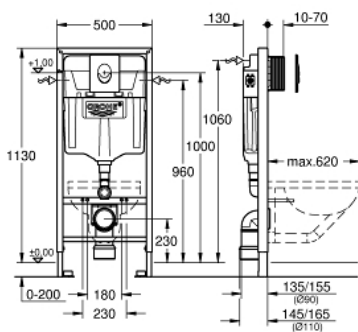

## 38 763 001 **RAPID SL 2-IN-1 SET FOR WC, 1.13 M INSTALLATION HEIGHT**

### PRODUCT DESCRIPTION

- Colour: chrome
- with flushing cistern GD 2, 6 - 9 l
- consisting of:
  - Rapid SL element for WC (38 528 001)
  - Skate Air flush plate, chrome, vertical installation (38 505 000)