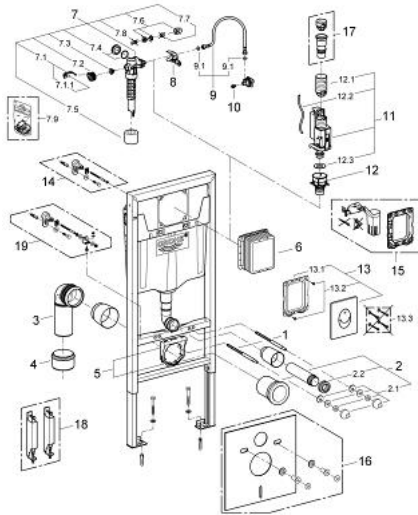

## 38 763 001 **RAPID SL 2-IN-1 SET FOR WC, 1.13 M INSTALLATION HEIGHT**

### PRODUCT DESCRIPTION

- Colour: chrome
- with flushing cistern GD 2, 6 - 9 l
- consisting of:
  - Rapid SL element for WC (38 528 001)
  - Skate Air flush plate, chrome, vertical installation (38 505 000)