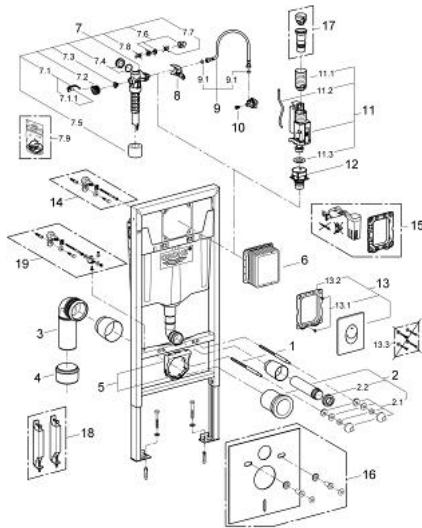

## 38 764 001 **RAPID SL 2-IN-1 SET FOR WC, 1.13 M INSTALLATION HEIGHT**

### PRODUCT DESCRIPTION

- Colour: alpine white
- with flushing cistern GD 2, 6 - 9 l
- consisting of:
  - Rapid SL element for WC (38 528 001)
  - Skate Air flush plate, alpine white, vertical installation (38 505 SH0)