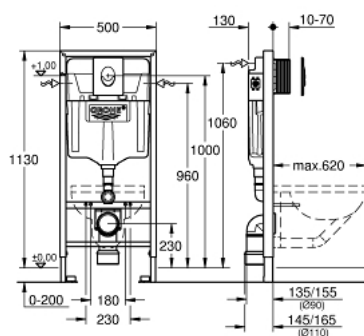

## 38 764 001 **RAPID SL 2-IN-1 SET FOR WC, 1.13 M INSTALLATION HEIGHT**

### PRODUCT DESCRIPTION

- Colour: alpine white
- with flushing cistern GD 2, 6 - 9 l
- consisting of:
  - Rapid SL element for WC (38 528 001)
  - Skate Air flush plate, alpine white, vertical installation (38 505 SH0)