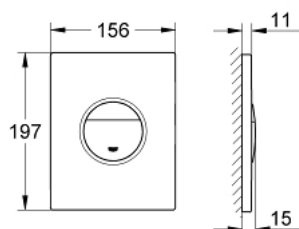

### PRODUCT DESCRIPTION

- Colour: chrome
- for dual flush or start & stop actuation
- for pneumatic discharge valve AV1
- vertical and horizontal installation
- 156 x 197 mm
- material: ABS
- GROHE LongLife finish
- GROHE EcoJoy - Less water, perfect flow
- for combination with Rapid SL and Uniset with GD 2 cistern
- for use with Rapid SLX please order shaft 66 791 000 (sold separately)