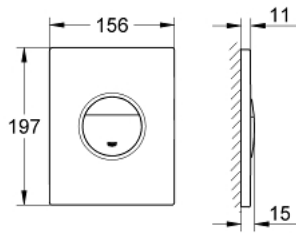

38 765 AL0 NOVA COSMOPOLITAN FLUSH PLATE

PRODUCT DESCRIPTION

- Colour: brushed hard graphite
- for dual flush or start & stop actuation
- for pneumatic discharge valve AV1
- vertical and horizontal installation
- 156 x 197 mm
- material: ABS
- GROHE LongLife finish
- GROHE EcoJoy - less water, perfect flow
- for combination with Rapid SL and Uniset with GD 2 cistern
- for use with Rapid SLX please order shaft 66 791 000 (sold separately)

38 765 AL0 NOVA COSMOPOLITAN FLUSH PLATE

SPARE PARTS, March 2019 – now

- 1: Screw dia. 4x52 mm (Spare part-nr. 6636200M)
- 2: Frame (Spare part-nr. 43207000)
- 3: top plate w. push button (Spare part-nr. 42375AL0)
- 4: Fixing set (Spare part-nr. 4308500M)*