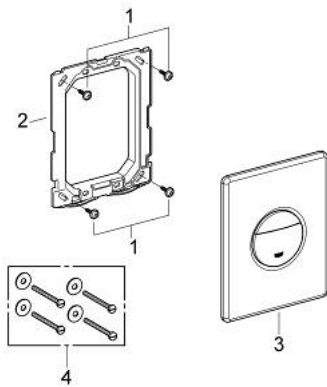

## 38 765 DC0 NOVA COSMOPOLITAN FLUSH PLATE

### PRODUCT DESCRIPTION

- Colour: Supersteel
- for dual flush or start & stop actuation
- for pneumatic discharge valve AV1
- vertical and horizontal installation
- 156 x 197 mm
- material: ABS
- GROHE LongLife finish
- for combination with Rapid SL and Uniset with GD 2 cistern
- for use with Rapid SLX please order shaft 66 791 000 (sold separately)

### SPARE PARTS, July 2018 – now

- 1: Screw dia. 4x52 mm (Spare part-nr. 6636200M)
- 2: Frame (Spare part-nr. 43207000)
- 3: top plate w. push button (Spare part-nr. 42375DC0)
- 4: Fixing set (Spare part-nr. 4308500M)\*