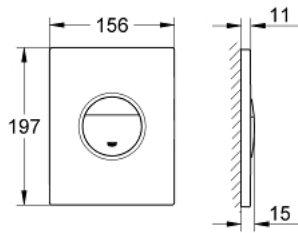

### PRODUCT DESCRIPTION

- Colour: Supersteel
- for dual flush or start & stop actuation
- for pneumatic discharge valve AV1
- vertical and horizontal installation
- 156 x 197 mm
- material: ABS
- GROHE LongLife finish
- for combination with Rapid SL and Uniset with GD 2 cistern
- for use with Rapid SLX please order shaft 66 791 000 (sold separately)

### SPARE PARTS, July 2018 – now

- 1: Screw dia. 4x52 mm (Spare part-nr. 6636200M)
- 2: Frame (Spare part-nr. 43207000)
- 3: top plate w. push button (Spare part-nr. 42375DC0)
- 4: Fixing set (Spare part-nr. 4308500M)\*