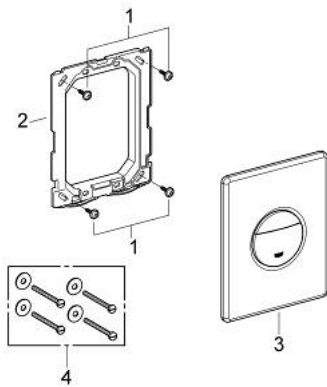

38 765 DC0 NOVA COSMOPOLITAN FLUSH PLATE

SPARE PARTS, July 2018 – now

- 1: Screw dia. 4x52 mm (Spare part-nr. 6636200M)
- 2: Frame (Spare part-nr. 43207000)
- 3: top plate w. push button (Spare part-nr. 42375DC0)
- 4: Fixing set (Spare part-nr. 4308500M)*

* Optional accessories