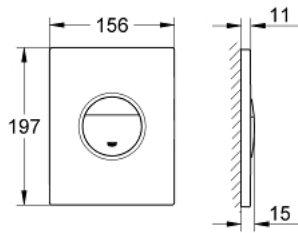

38 765 DC0 NOVA COSMOPOLITAN FLUSH PLATE

PRODUCT DESCRIPTION

- Colour: Supersteel
- for dual flush or start & stop actuation
- for pneumatic discharge valve AV1
- vertical and horizontal installation
- 156 x 197 mm
- material: ABS
- GROHE LongLife finish
- GROHE EcoJoy - less water, perfect flow
- for combination with Rapid SL and Uniset with GD 2 cistern
- for use with Rapid SLX please order shaft 66 791 000 (sold separately)

38 765 DC0 NOVA COSMOPOLITAN FLUSH PLATE

SPARE PARTS, July 2018 – now

- 1: Screw dia. 4x52 mm (Spare part-nr. 6636200M)
- 2: Frame (Spare part-nr. 43207000)
- 3: top plate w. push button (Spare part-nr. 42375DC0)
- 4: Fixing set (Spare part-nr. 4308500M)*