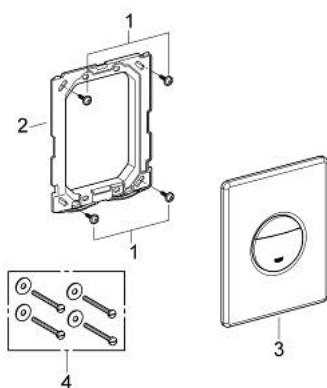

## 38 765 P00 NOVA COSMOPOLITAN FLUSH PLATE

### PRODUCT DESCRIPTION

- Colour: matt chrome
- for dual flush or start & stop actuation
- for pneumatic discharge valve AV1
- vertical and horizontal installation
- 156 x 197 mm
- material: ABS
- GROHE LongLife finish
- GROHE EcoJoy - less water, perfect flow
- for combination with Rapid SL and Uniset with GD 2 cistern
- for use with Rapid SLX please order shaft 66 791 000 (sold separately)

### SPARE PARTS, May 2010 – now

- 1: Screw dia. 4x52 mm (Spare part-nr. 6636200M)
- 2: Frame (Spare part-nr. 43207000)
- 3: top plate w. push button (Spare part-nr. 42375P00)
- 4: Fixing set (Spare part-nr. 4308500M)\*