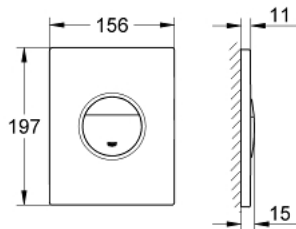

### PRODUCT DESCRIPTION

- Colour: matt chrome
- for dual flush or start & stop actuation
- for pneumatic discharge valve AV1
- vertical and horizontal installation
- 156 x 197 mm
- material: ABS
- GROHE LongLife finish
- GROHE EcoJoy - less water, perfect flow
- for combination with Rapid SL and Uniset with GD 2 cistern
- for use with Rapid SLX please order shaft 66 791 000 (sold separately)

### SPARE PARTS, May 2010 – now

- 1: Screw dia. 4x52 mm (Spare part-nr. 6636200M)
- 2: Frame (Spare part-nr. 43207000)
- 3: top plate w. push button (Spare part-nr. 42375P00)
- 4: Fixing set (Spare part-nr. 4308500M)\*