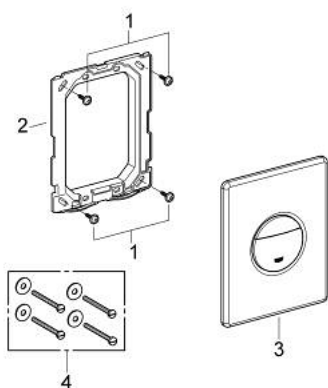

38 765 P00 NOVA COSMOPOLITAN FLUSH PLATE

PRODUCT DESCRIPTION

- Colour: matt chrome
- for dual flush or start & stop actuation
- for pneumatic discharge valve AV1
- vertical and horizontal installation
- 156 x 197 mm
- material: ABS
- GROHE LongLife finish
- for combination with Rapid SL and Uniset with GD 2 cistern
- for use with Rapid SLX please order shaft 66 791 000 (sold separately)

38 765 P00 NOVA COSMOPOLITAN FLUSH PLATE

SPARE PARTS, May 2010 – now

- 1: Screw dia. 4x52 mm (Spare part-nr. 6636200M)
- 2: Frame (Spare part-nr. 43207000)
- 3: top plate w. push button (Spare part-nr. 42375P00)
- 4: Fixing set (Spare part-nr. 4308500M)*