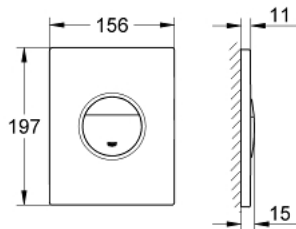

38 765 P00 NOVA COSMOPOLITAN FLUSH PLATE

PRODUCT DESCRIPTION

- Colour: matt chrome
- for dual flush or start & stop actuation
- for pneumatic discharge valve AV1
- vertical and horizontal installation
- 156 x 197 mm
- material: ABS
- GROHE LongLife finish
- for combination with Rapid SL and Uniset with GD 2 cistern
- for use with Rapid SLX please order shaft 66 791 000 (sold separately)

38 765 P00 NOVA COSMOPOLITAN FLUSH PLATE

SPARE PARTS, May 2010 – now

- 1: Screw dia. 4x52 mm (Spare part-nr. 6636200M)
- 2: Frame (Spare part-nr. 43207000)
- 3: top plate w. push button (Spare part-nr. 42375P00)
- 4: Fixing set (Spare part-nr. 4308500M)*