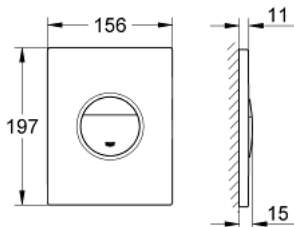

38 765 P00 NOVA COSMOPOLITAN FLUSH PLATE

PRODUCT DESCRIPTION

- Colour: matt chrome
- for dual flush or start & stop actuation
- for pneumatic discharge valve AV1
- vertical and horizontal installation
- 156 x 197 mm
- material: ABS
- GROHE LongLife finish
- for combination with Rapid SL and Uniset with GD 2 cistern
- for use with Rapid SLX please order shaft 66 791 000 (sold separately)

38 765 P00 NOVA COSMOPOLITAN FLUSH PLATE

SPARE PARTS, 5月 2010 – now

- 1: Screw (Spare part-nr. 6636200M)
- 2: Mounting frame (Spare part-nr. 43207000)
- 3: Top plate with push button (Spare part-nr. 42375P00)
- 4: Fixing set (Spare part-nr. 4308500M)*