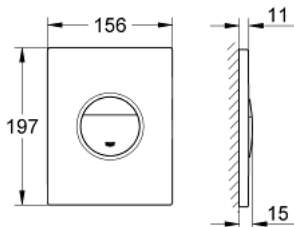

### PRODUCT DESCRIPTION

- Colour: matt chrome
- for dual flush or start & stop actuation
- for pneumatic discharge valve AV1
- vertical and horizontal installation
- 156 x 197 mm
- material: ABS
- GROHE LongLife finish
- GROHE EcoJoy - Less water, perfect flow
- for combination with Rapid SL and Uniset with GD 2 cistern
- for use with Rapid SLX please order shaft 66 791 000 (sold separately)