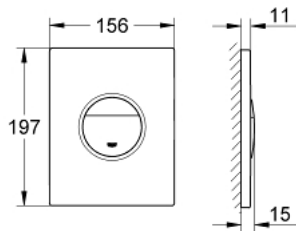

### PRODUCT DESCRIPTION

- Colour: alpine white
- for dual flush or start & stop actuation
- for pneumatic discharge valve AV1
- vertical and horizontal installation
- 156 x 197 mm
- material: ABS
- GROHE LongLife finish
- for combination with Rapid SL and Uniset with GD 2 cistern
- for use with Rapid SLX please order shaft 66 791 000 (sold separately)

### SPARE PARTS, May 2010 – now

- 1: Screw dia. 4x52 mm (Spare part-nr. 6636200M)
- 2: Frame (Spare part-nr. 43207000)
- 3: top plate w. push button (Spare part-nr. 42375SH0)
- 4: Fixing set (Spare part-nr. 4308500M)\*