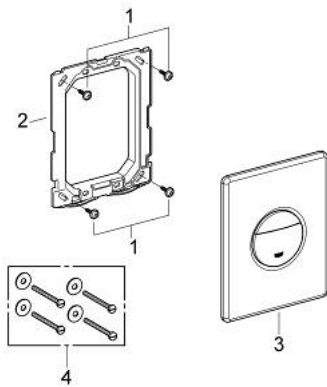

## 38 765 SH0 NOVA COSMOPOLITAN FLUSH PLATE

### PRODUCT DESCRIPTION

- Colour: alpine white
- for dual flush or start & stop actuation
- for pneumatic discharge valve AV1
- vertical and horizontal installation
- 156 x 197 mm
- material: ABS
- GROHE LongLife finish
- for combination with Rapid SL and Uniset with GD 2 cistern
- for use with Rapid SLX please order shaft 66 791 000 (sold separately)

### SPARE PARTS, May 2010 – now

- 1: Screw dia. 4x52 mm (Spare part-nr. 6636200M)
- 2: Frame (Spare part-nr. 43207000)
- 3: top plate w. push button (Spare part-nr. 42375SH0)
- 4: Fixing set (Spare part-nr. 4308500M)\*