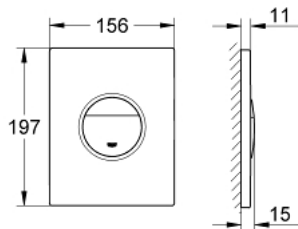

38 765 SH0 NOVA COSMOPOLITAN FLUSH PLATE

PRODUCT DESCRIPTION

- Colour: alpine white
- for dual flush or start & stop actuation
- for pneumatic discharge valve AV1
- vertical and horizontal installation
- 156 x 197 mm
- material: ABS
- GROHE LongLife finish
- for combination with Rapid SL and Uniset with GD 2 cistern
- for use with Rapid SLX please order shaft 66 791 000 (sold separately)

38 765 SH0 NOVA COSMOPOLITAN FLUSH PLATE

SPARE PARTS, 5月 2010 – now

- 1: Screw (Spare part-nr. 6636200M)
- 2: Mounting frame (Spare part-nr. 43207000)
- 3: Top plate with push button (Spare part-nr. 42375SH0)
- 4: Fixing set (Spare part-nr. 4308500M)*