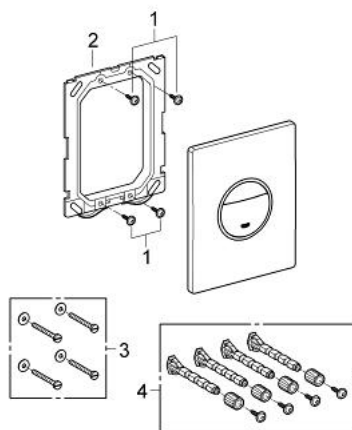

38 766 000 GROHE ONDUS FLUSH PLATE

PRODUCT DESCRIPTION

- Colour: chrome
- for dual flush or start & stop actuation
- for pneumatic discharge valve AV1
- vertical and horizontal installation
- 156 x 197 mm
- material: ABS
- GROHE LongLife finish
- GROHE EcoJoy - less water, perfect flow

38 766 000 GROHE ONDUS FLUSH PLATE

SPARE PARTS, January 2014 – now

1: Screw dia. 4x52 mm (Spare part-nr. 6636200M)

2: Frame (Spare part-nr. 43207000)

3: Fixing set (Spare part-nr. 4308500M)*

4: Fixing set (Spare part-nr. 4215800M)*