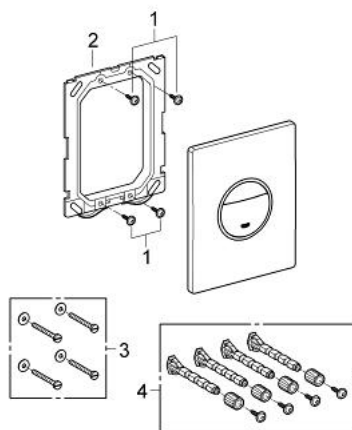

38 766 000 GROHE ONDUS FLUSH PLATE

SPARE PARTS, January 2014 – now

1: Screw dia. 4x52 mm (Spare part-nr. 6636200M)

2: Frame (Spare part-nr. 43207000)

3: Fixing set (Spare part-nr. 4308500M)*

4: Fixing set (Spare part-nr. 4215800M)*

* Optional accessories