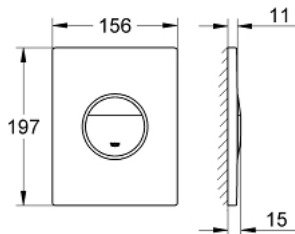

38 766 000 GROHE ONDUS FLUSH PLATE

PRODUCT DESCRIPTION

- Colour: chrome
- for dual flush or start & stop actuation
- for pneumatic discharge valve AV1
- vertical and horizontal installation
- 156 x 197 mm
- material: ABS
- GROHE LongLife finish
- GROHE EcoJoy - less water, perfect flow

38 766 000 GROHE ONDUS FLUSH PLATE

SPARE PARTS, January 2014 – now

1: Screw dia. 4x52 mm (Spare part-nr. 6636200M)

2: Frame (Spare part-nr. 43207000)

3: Fixing set (Spare part-nr. 4308500M)*

4: Fixing set (Spare part-nr. 4215800M)*