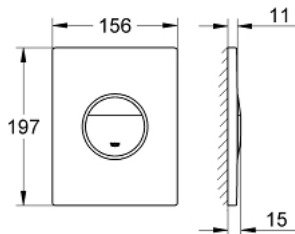

38 766 000 **GROHE ONDUS FLUSH PLATE**

**PRODUCT DESCRIPTION**

- Colour: chrome
- for dual flush or start & stop actuation
- for pneumatic discharge valve AV1
- vertical and horizontal installation
- 156 x 197 mm
- material: ABS
- GROHE LongLife finish

### SPARE PARTS, January 2014 – now

1: Screw dia. 4x52 mm (Spare part-nr. 6636200M)

2: Frame (Spare part-nr. 43207000)

3: Fixing set (Spare part-nr. 4308500M)\*

4: Fixing set (Spare part-nr. 4215800M)\*

\* Optional accessories