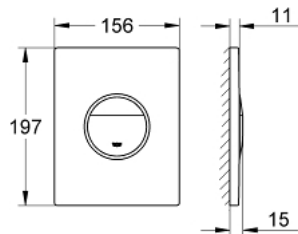

38 766 000 GROHE ONDUS FLUSH PLATE

PRODUCT DESCRIPTION

- Colour: chrome
- for dual flush or start & stop actuation
- for pneumatic discharge valve AV1
- vertical and horizontal installation
- 156 x 197 mm
- material: ABS
- GROHE LongLife finish

38 766 000 GROHE ONDUS FLUSH PLATE

SPARE PARTS, 1月 2014 – now

- 1: Screw (Spare part-nr. 6636200M)
- 2: Mounting frame (Spare part-nr. 43207000)
- 3: Fixing set (Spare part-nr. 4308500M)*
- 4: Fixing set (Spare part-nr. 4215800M)*