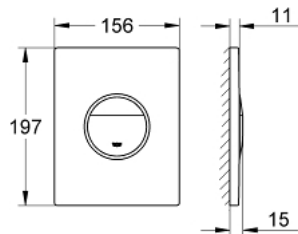

### PRODUCT DESCRIPTION

- Colour: chrome
- for dual flush or start & stop actuation
- for pneumatic discharge valve AV1
- vertical and horizontal installation
- 156 x 197 mm
- material: ABS
- GROHE LongLife finish
- GROHE EcoJoy - Less water, perfect flow