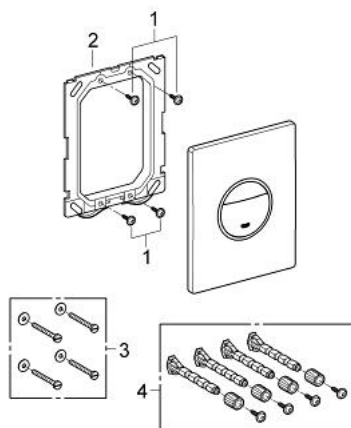

38 766 000 GROHE ONDUS FLUSH PLATE

SPARE PARTS, 1月 2014 – now

- 1: Screw (Spare part-nr. 6636200M)
- 2: Mounting frame (Spare part-nr. 43207000)
- 3: Fixing set (Spare part-nr. 4308500M)*
- 4: Fixing set (Spare part-nr. 4215800M)*

* Optional accessories