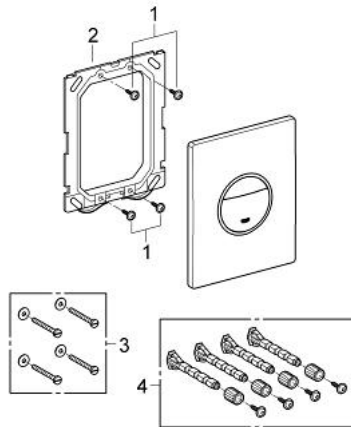

38 766 000 GROHE ONDUS FLUSH PLATE

PRODUCT DESCRIPTION

- Colour: chrome
- for dual flush or start & stop actuation
- for pneumatic discharge valve AV1
- vertical and horizontal installation
- 156 x 197 mm
- material: ABS
- GROHE LongLife finish

38 766 000 GROHE ONDUS FLUSH PLATE

SPARE PARTS, 1月 2014 – now

- 1: Screw (Spare part-nr. 6636200M)
- 2: Mounting frame (Spare part-nr. 43207000)
- 3: Fixing set (Spare part-nr. 4308500M)*
- 4: Fixing set (Spare part-nr. 4215800M)*