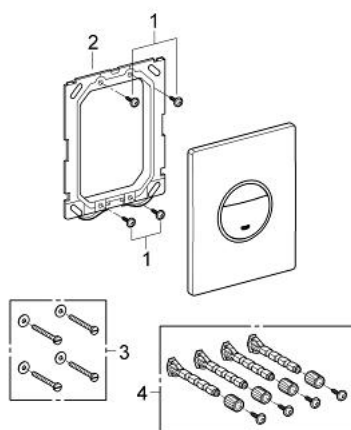

## 38 766 KS0 GROHE ONDUS FLUSH PLATE

### PRODUCT DESCRIPTION

- Colour: velvet black
- for dual flush or start & stop actuation
- for pneumatic discharge valve AV1
- vertical and horizontal installation
- 156 x 197 mm
- material: ABS

### SPARE PARTS, January 2014 – now

1: Screw dia. 4x52 mm (Spare part-nr. 6636200M)

2: Frame (Spare part-nr. 43207000)

3: Fixing set (Spare part-nr. 4308500M)\*

4: Fixing set (Spare part-nr. 4215800M)\*

\* Optional accessories