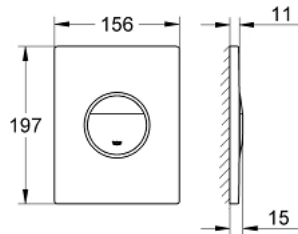

### PRODUCT DESCRIPTION

- Colour: velvet black
- for dual flush or start & stop actuation
- for pneumatic discharge valve AV1
- vertical and horizontal installation
- 156 x 197 mm
- material: ABS

### SPARE PARTS, January 2014 – now

1: Screw dia. 4x52 mm (Spare part-nr. 6636200M)

2: Frame (Spare part-nr. 43207000)

3: Fixing set (Spare part-nr. 4308500M)\*

4: Fixing set (Spare part-nr. 4215800M)\*

\* Optional accessories