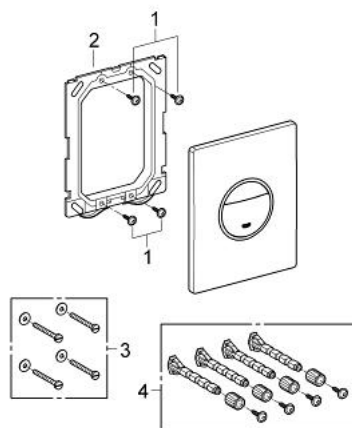

38 766 KS0 GROHE ONDUS FLUSH PLATE

PRODUCT DESCRIPTION

- Colour: velvet black
- for dual flush or start & stop actuation
- for pneumatic discharge valve AV1
- vertical and horizontal installation
- 156 x 197 mm
- material: ABS

38 766 KS0 GROHE ONDUS FLUSH PLATE

SPARE PARTS, 1月 2014 – now

- 1: Screw (Spare part-nr. 6636200M)
- 2: Mounting frame (Spare part-nr. 43207000)
- 3: Fixing set (Spare part-nr. 4308500M)*
- 4: Fixing set (Spare part-nr. 4215800M)*