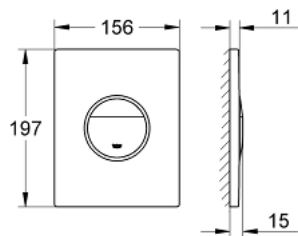

38 766 KS0 GROHE ONDUS FLUSH PLATE

PRODUCT DESCRIPTION

- Colour: velvet black
- for dual flush or start & stop actuation
- for pneumatic discharge valve AV1
- vertical and horizontal installation
- 156 x 197 mm
- material: ABS

38 766 KS0 GROHE ONDUS FLUSH PLATE

SPARE PARTS, 1月 2014 – now

- 1: Screw (Spare part-nr. 6636200M)
- 2: Mounting frame (Spare part-nr. 43207000)
- 3: Fixing set (Spare part-nr. 4308500M)*
- 4: Fixing set (Spare part-nr. 4215800M)*