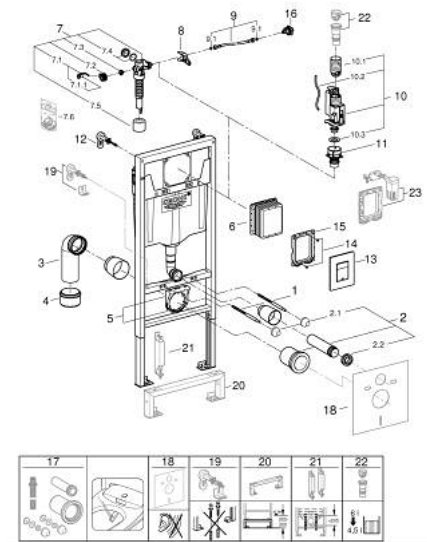

38 772 001 RAPID SL 3-IN-1 SET FOR WC, 1.13 M INSTALLATION HEIGHT

SPARE PARTS, October 2021 – now

- 1: Threaded bolt (Spare part-nr. 4276400M)
- 2: WC inlet and outlet connecting set (Spare part-nr. 37311K00)
- 2.1: Basin fastening (Spare part-nr. 43511SH0)
- 2.2: Connector (Spare part-nr. 37119000)
- 3: PP-outlet bend Ø 90 mm (Spare part-nr. 42327000)
- 4: 4" Outlet Adaptor F Rapid SI (Spare part-nr. 42242000)
- 5: Support for outlet bend (Spare part-nr. 42243000)
- 6: Inspection shaft (Spare part-nr. 66791000)
- 7: Filling valve (Spare part-nr. 37095000)
- 7.1: Lever (Spare part-nr. 43734000)
- 7.1.1: Ball seal dia. 9x6.8 mm (Spare part-nr. 4377000M)
- 7.2: Valve head (Spare part-nr. 43536000)
- 7.3: Membrane (Spare part-nr. 4375800M)
- 7.4: Screw cap (Spare part-nr. 43735000)
- 7.5: Valve float, 5 pcs. (Spare part-nr. 4379100M)
- 7.6: Repl. kit f. seal (Spare part-nr. 43722000)*
- 8: Support device (Spare part-nr. 42246000)
- 9: Tube (Spare part-nr. 42233000)
- 9.1: Seat washer (Spare part-nr. 0319100M)
- 10: Dual Flush discharge valve AV1 (Spare part-nr. 42320000)
- 10.1: Extension for overflow pipe (Spare part-nr. 42313000)
- 10.2: pneumatic hose (Spare part-nr. 42319000)
- 10.3: Ball seal dia. 9x6.8 mm (Spare part-nr. 42310000)
- 11: Valve seat for GD2 (Spare part-nr. 42315000)
- 12: Wall union (Spare part-nr. 3855800M)
- 13: top plate w. push button (Spare part-nr. 42371000)
- 14: Screw dia. 4x52 mm (Spare part-nr. 6636200M)
- 15: Frame (Spare part-nr. 43207000)
- 16: Water connection (Spare part-nr. 48561000)
- 17: Retrofit kit for shower toilets Sensia Arena and Sensia Pro (Spare part-nr. 40899000)*
- 18: Set for noise protection (Spare part-nr. 37131000)*
- 19: Xtra wall brackets, flexible placing (Spare part-nr. 38733000)*
- 20: Extension (Spare part-nr. 38629000)*
- 21: Accessory (Spare part-nr. 38779000)*
- 22: 4,5 l Adapter for GD2 (Spare part-nr. 42333000)*
- 23: Retro-fit set (Spare part-nr. 38796000)*