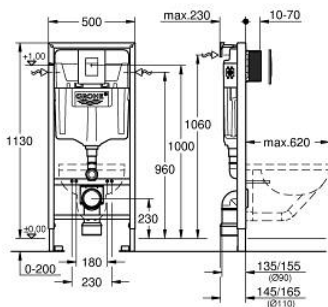

38 772 001 RAPID SL 3-IN-1 SET FOR WC, 1.13 M INSTALLATION HEIGHT

PRODUCT DESCRIPTION

- Colour: chrome
- with flushing cistern GD 2, 6 - 9 l
- consists of:
 - Rapid SL element for WC (38 528 001)
 - Skate Cosmopolitan flush plate, chrome (38 732 000)
 - wall brackets (38 558 00M)