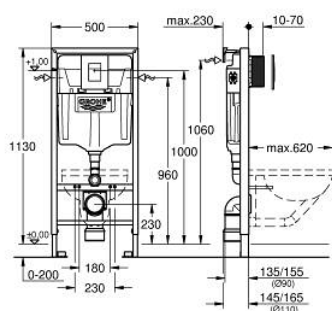

38 772 001 **RAPID SL 3-IN-1 SET FOR WC, 1.13 M INSTALLATION HEIGHT**

PRODUCT DESCRIPTION

- Colour: chrome
- with flushing cistern GD 2, 6 - 9 l
- consisting of:
 - Rapid SL element for WC (38 528 001)
 - Skate Cosmopolitan flush plate, chrome (38 732 000)
 - wall brackets (38 558 00M)