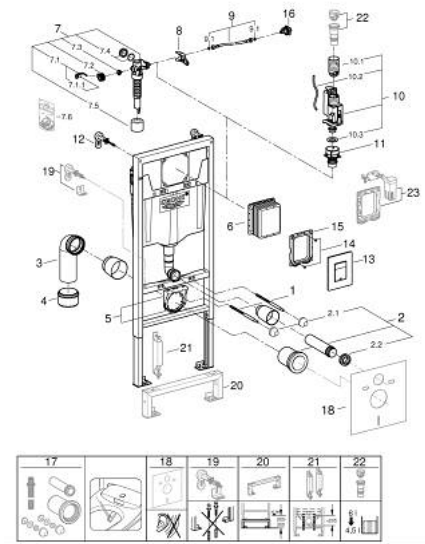

38 772 001 **RAPID SL 3-IN-1 SET FOR WC, 1.13 M INSTALLATION HEIGHT**

SPARE PARTS, 10月 2021 – now

- 1: Threaded bolt (Spare part-nr. 4276400M)
- 2: WC inlet and outlet connecting set (Spare part-nr. 37311K00)
- 2.1: Basin fastening (Spare part-nr. 43511SH0)
- 2.2: Connector (Spare part-nr. 37119000)
- 3: PP-outlet bend Ø 90 mm (Spare part-nr. 42327000)
- 4: Reducer (Spare part-nr. 42242000)
- 5: Support for outlet bend (Spare part-nr. 42243000)
- 6: Inspection shaft (Spare part-nr. 66791000)
- 7: Filling valve (Spare part-nr. 37095000)
- 7.1: Lever (Spare part-nr. 43734000)
- 7.1.1: Seal (Spare part-nr. 4377000M)
- 7.2: Valve head (Spare part-nr. 43536000)
- 7.3: Membrane (Spare part-nr. 4375800M)
- 7.4: Screw cap (Spare part-nr. 43735000)
- 7.5: Valve float, 5 pcs. (Spare part-nr. 4379100M)
- 7.6: Set of seals (Spare part-nr. 43722000)*
- 8: Support device (Spare part-nr. 42246000)
- 9: Connecting hose (Spare part-nr. 42233000)
- 9.1: Sealing washer (Spare part-nr. 0319100M)
- 10: Dual Flush discharge valve AV1 (Spare part-nr. 42320000)
- 10.1: Extension for overflow pipe (Spare part-nr. 42313000)
- 10.2: Pneumatic hose (Spare part-nr. 42319000)
- 10.3: Seal (Spare part-nr. 42310000)
- 11: Valve seat for GD2 (Spare part-nr. 42315000)
- 12: Wall brackets (Spare part-nr. 3855800M)
- 13: Top plate with push button (Spare part-nr. 42371000)
- 14: Screw (Spare part-nr. 6636200M)
- 15: Mounting frame (Spare part-nr. 43207000)
- 16: Water connection (Spare part-nr. 48561000)
- 17: Retrofit kit for shower toilets Sensia Arena and Sensia Pro (Spare part-nr. 40899000)*
- 18: Set for noise protection (Spare part-nr. 37131000)*
- 19: Xtra wall brackets, flexible placing (Spare part-nr. 38733000)*
- 20: Extension (Spare part-nr. 38629000)*
- 21: Accessory (Spare part-nr. 38779000)*
- 22: 4.5 l adapter for GD2 (Spare part-nr. 42333000)*