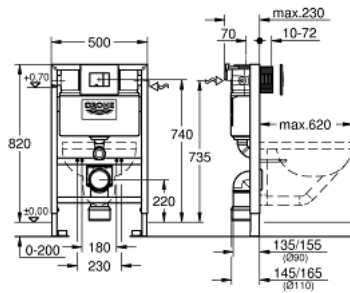

38 773 000 RAPID SL 3-IN-1 SET FOR WC, 0.82 M INSTALLATION HEIGHT

PRODUCT DESCRIPTION

- Colour: chrome
- with flushing cistern 6 - 9 l
- consists of:
 - Rapid SL element for WC (38 526 000)
 - Skate Cosmopolitan flush plate, chrome (38 732 000)
 - wall brackets (38 558 00M)