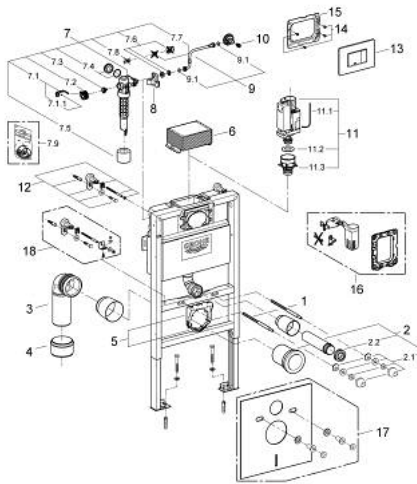

38 773 000 RAPID SL 3-IN-1 SET FOR WC, 0.82 M INSTALLATION HEIGHT

SPARE PARTS, March 2013 – now

- 1: Threaded bolt (Spare part-nr. 4276400M)
 - 2: WC inlet and outlet connecting set (Spare part-nr. 37311K00)
 - 2.1: Basin fastening (Spare part-nr. 43511SH0)
 - 2.2: Connector (Spare part-nr. 37119000)
 - 3: PP-outlet bend Ø 90 mm (Spare part-nr. 42327000)
 - 4: 4" Outlet Adaptor F Rapid SI (Spare part-nr. 42242000)
 - 5: Support for outlet bend (Spare part-nr. 42243000)
 - 6: inspection shaft for flushing cistern (Spare part-nr. 42326000)
 - 7: Filling valve (Spare part-nr. 37095000)
 - 7.1: Lever (Spare part-nr. 43734000)
 - 7.1.1: Ball seal dia. 9x6.8 mm (Spare part-nr. 4377000M)
 - 7.2: Valve head (Spare part-nr. 43536000)
 - 7.3: Membrane (Spare part-nr. 4375800M)
 - 7.4: Screw cap (Spare part-nr. 43735000)
 - 7.5: Valve float, 5 pcs. (Spare part-nr. 4379100M)
 - 7.6: Repl. kit f. seal (Spare part-nr. 43722000)*
 - 8: Support device (Spare part-nr. 42195000)
 - 9: Overflow Sleeve (Spare part-nr. 43325000)
 - 9.1: Seat washer (Spare part-nr. 0319100M)
 - 10: Headpart (Spare part-nr. 42385000)
 - 11: Discharge valve AV1 complete (Spare part-nr. 42314000)
 - 11.1: pneumatic hose (Spare part-nr. 42319000)
 - 11.2: Ball seal dia. 9x6.8 mm (Spare part-nr. 42310000)
 - 11.3: Valve seat for GD2 (Spare part-nr. 42315000)
 - 12: Wall union (Spare part-nr. 3855800M)
 - 13: top plate w. push button (Spare part-nr. 42371000)
 - 14: Screw dia. 4x52 mm (Spare part-nr. 6636200M)
 - 15: Frame (Spare part-nr. 43207000)
 - 16: Retro-fit set (Spare part-nr. 38796000)*
 - 17: Set for noise protection (Spare part-nr. 37131000)*
 - 18: Xtra wall brackets, flexible placing (Spare part-nr. 38733000)*
- * Optional accessories