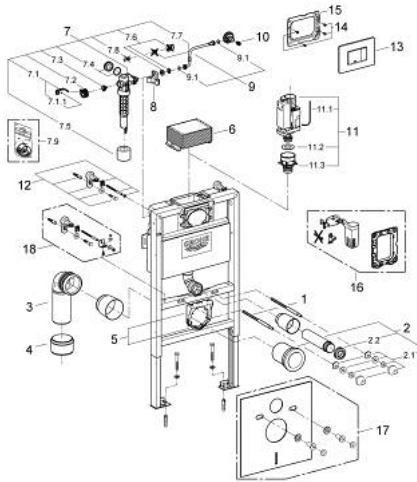

38 773 000 **RAPID SL 3-IN-1 SET FOR WC, 0.82 M INSTALLATION HEIGHT**

PRODUCT DESCRIPTION

- Colour: chrome
- with flushing cistern 6 - 9 l
- consisting of:
 - Rapid SL element for WC (38 526 000)
 - Skate Cosmopolitan flush plate, chrome (38 732 000)
 - wall brackets (38 558 00M)

38 773 000 **RAPID SL 3-IN-1 SET FOR WC, 0.82 M INSTALLATION HEIGHT**

SPARE PARTS, 3月 2013 – now

- 1: Threaded bolt (Spare part-nr. 4276400M)
- 2: WC inlet and outlet connecting set (Spare part-nr. 37311K00)
 - 2.1: Basin fastening (Spare part-nr. 43511SH0)
 - 2.2: Connector (Spare part-nr. 37119000)
- 3: PP-outlet bend Ø 90 mm (Spare part-nr. 42327000)
- 4: Reducer (Spare part-nr. 42242000)
- 5: Support for outlet bend (Spare part-nr. 42243000)
- 6: Inspection shaft for flushing cistern (Spare part-nr. 42326000)
- 7: Filling valve (Spare part-nr. 37095000)
 - 7.1: Lever (Spare part-nr. 43734000)
 - 7.1.1: Seal (Spare part-nr. 4377000M)
 - 7.2: Valve head (Spare part-nr. 43536000)
 - 7.3: Membrane (Spare part-nr. 4375800M)
 - 7.4: Screw cap (Spare part-nr. 43735000)
 - 7.5: Valve float, 5 pcs. (Spare part-nr. 4379100M)
 - 7.6: Set of seals (Spare part-nr. 43722000)*
- 8: Support device (Spare part-nr. 42195000)
- 9: Overflow Sleeve (Spare part-nr. 43325000)
 - 9.1: Sealing washer (Spare part-nr. 0319100M)
- 10: Headpart (Spare part-nr. 42385000)
- 11: Discharge valve AV1 complete (Spare part-nr. 42314000)
 - 11.1: Pneumatic hose (Spare part-nr. 42319000)
 - 11.2: Seal (Spare part-nr. 42310000)
 - 11.3: Valve seat for GD2 (Spare part-nr. 42315000)
- 12: Wall brackets (Spare part-nr. 3855800M)
- 13: Top plate with push button (Spare part-nr. 42371000)
- 14: Screw (Spare part-nr. 6636200M)
- 15: Mounting frame (Spare part-nr. 43207000)
- 16: Retrofit set (Spare part-nr. 38796000)*
- 17: Set for noise protection (Spare part-nr. 37131000)*
- 18: Xtra wall brackets, flexible placing (Spare part-nr. 38733000)*