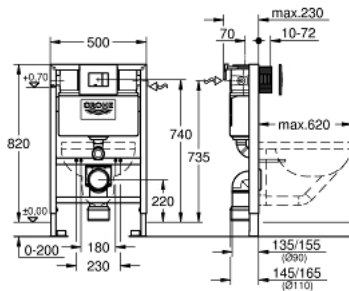

38 773 000 **RAPID SL 3-IN-1 SET FOR WC, 0.82 M INSTALLATION HEIGHT**

PRODUCT DESCRIPTION

- Colour: chrome
- with flushing cistern 6 - 9 l
- consisting of:
 - Rapid SL element for WC (38 526 000)
 - Skate Cosmopolitan flush plate, chrome (38 732 000)
 - wall brackets (38 558 00M)

38 773 000 **RAPID SL 3-IN-1 SET FOR WC, 0.82 M INSTALLATION HEIGHT**

SPARE PARTS, 3月 2013 – now

- 1: Threaded bolt (Spare part-nr. 4276400M)
- 2: WC inlet and outlet connecting set (Spare part-nr. 37311K00)
 - 2.1: Basin fastening (Spare part-nr. 43511SH0)
 - 2.2: Connector (Spare part-nr. 37119000)
- 3: PP-outlet bend Ø 90 mm (Spare part-nr. 42327000)
- 4: Reducer (Spare part-nr. 42242000)
- 5: Support for outlet bend (Spare part-nr. 42243000)
- 6: Inspection shaft for flushing cistern (Spare part-nr. 42326000)
- 7: Filling valve (Spare part-nr. 37095000)
 - 7.1: Lever (Spare part-nr. 43734000)
 - 7.1.1: Seal (Spare part-nr. 4377000M)
 - 7.2: Valve head (Spare part-nr. 43536000)
 - 7.3: Membrane (Spare part-nr. 4375800M)
 - 7.4: Screw cap (Spare part-nr. 43735000)
 - 7.5: Valve float, 5 pcs. (Spare part-nr. 4379100M)
 - 7.6: Set of seals (Spare part-nr. 43722000)*
- 8: Support device (Spare part-nr. 42195000)
- 9: Overflow Sleeve (Spare part-nr. 43325000)
 - 9.1: Sealing washer (Spare part-nr. 0319100M)
- 10: Headpart (Spare part-nr. 42385000)
- 11: Discharge valve AV1 complete (Spare part-nr. 42314000)
 - 11.1: Pneumatic hose (Spare part-nr. 42319000)
 - 11.2: Seal (Spare part-nr. 42310000)
 - 11.3: Valve seat for GD2 (Spare part-nr. 42315000)
- 12: Wall brackets (Spare part-nr. 3855800M)
- 13: Top plate with push button (Spare part-nr. 42371000)
- 14: Screw (Spare part-nr. 6636200M)
- 15: Mounting frame (Spare part-nr. 43207000)
- 16: Retrofit set (Spare part-nr. 38796000)*
- 17: Set for noise protection (Spare part-nr. 37131000)*
- 18: Xtra wall brackets, flexible placing (Spare part-nr. 38733000)*