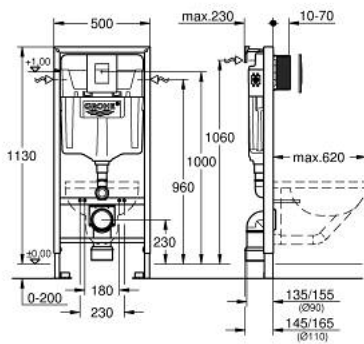

38 775 001 **RAPID SL 4-IN-1 SET FOR WC, 1.13 M INSTALLATION HEIGHT**

PRODUCT DESCRIPTION

- Colour: chrome
- with flushing cistern GD 2, 6 - 9 l
- consists of:
 - Rapid SL element for WC (38 528 001)
 - Skate Cosmopolitan flush plate, chrome (38 732 000)
 - wall brackets (38 558 00M)
 - including WC set for noise protection (37 131 000)