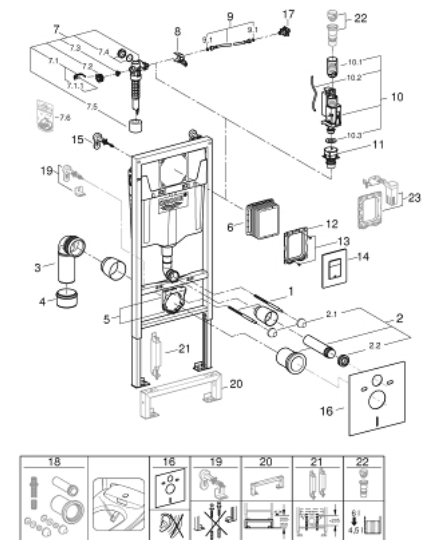

38 775 001 RAPID SL 4-IN-1 SET FOR WC, 1.13 M INSTALLATION HEIGHT

SPARE PARTS, October 2021 – now

- 1: Threaded bolt (Spare part-nr. 4276400M)
- 2: WC inlet and outlet connecting set (Spare part-nr. 37311K00)
- 2.1: Basin fastening (Spare part-nr. 43511SH0)
- 2.2: Connector (Spare part-nr. 37119000)
- 3: PP-outlet bend Ø 90 mm (Spare part-nr. 42327000)
- 4: 4" Outlet Adaptor F Rapid SI (Spare part-nr. 42242000)
- 5: Support for outlet bend (Spare part-nr. 42243000)
- 6: Inspection shaft (Spare part-nr. 66791000)
- 7: Filling valve (Spare part-nr. 37095000)
- 7.1: Lever (Spare part-nr. 43734000)
- 7.1.1: Ball seal dia. 9x6.8 mm (Spare part-nr. 4377000M)
- 7.2: Valve head (Spare part-nr. 43536000)
- 7.3: Membrane (Spare part-nr. 4375800M)
- 7.4: Screw cap (Spare part-nr. 43735000)
- 7.5: Valve float, 5 pcs. (Spare part-nr. 4379100M)
- 7.6: Repl. kit f. seal (Spare part-nr. 43722000)*
- 8: Support device (Spare part-nr. 42246000)
- 9: Tube (Spare part-nr. 42233000)
- 9.1: Seat washer (Spare part-nr. 0319100M)
- 10: Dual Flush discharge valve AV1 (Spare part-nr. 42320000)
- 10.1: Extension for overflow pipe (Spare part-nr. 42313000)
- 10.2: pneumatic hose (Spare part-nr. 42319000)
- 10.3: Ball seal dia. 9x6.8 mm (Spare part-nr. 42310000)
- 11: Valve seat for GD2 (Spare part-nr. 42315000)
- 12: Frame (Spare part-nr. 43207000)
- 13: Screw dia. 4x52 mm (Spare part-nr. 6636200M)
- 14: top plate w. push button (Spare part-nr. 42371000)
- 15: Wall union (Spare part-nr. 3855800M)
- 16: Set for noise protection (Spare part-nr. 37131000)
- 17: Water connection (Spare part-nr. 48561000)
- 18: Retrofit kit for shower toilets Sensia Arena and Sensia Pro (Spare part-nr. 40899000)*
- 19: Xtra wall brackets, flexible placing (Spare part-nr. 38733000)*
- 20: Extension (Spare part-nr. 38629000)*
- 21: Accessory (Spare part-nr. 38779000)*
- 22: 4,5 l Adapter for GD2 (Spare part-nr. 42333000)*
- 23: Retro-fit set (Spare part-nr. 38796000)*

* Optional accessories