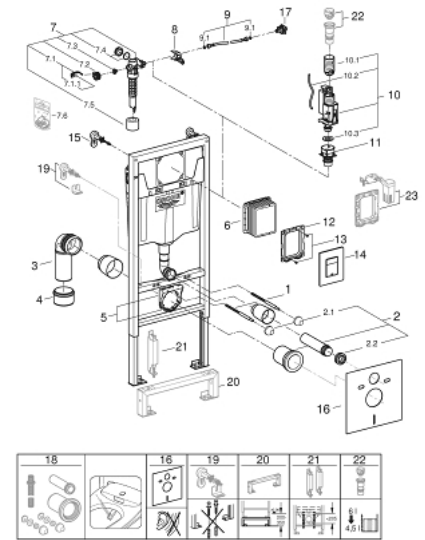

38 775 001 **RAPID SL 4-IN-1 SET FOR WC, 1.13 M INSTALLATION HEIGHT**

SPARE PARTS, 10月 2021 – now

- 1: Threaded bolt (Spare part-nr. 4276400M)
- 2: WC inlet and outlet connecting set (Spare part-nr. 37311K00)
  - 2.1: Basin fastening (Spare part-nr. 43511SH0)
  - 2.2: Connector (Spare part-nr. 37119000)
- 3: PP-outlet bend Ø 90 mm (Spare part-nr. 42327000)
- 4: Reducer (Spare part-nr. 42242000)
- 5: Support for outlet bend (Spare part-nr. 42243000)
- 6: Inspection shaft (Spare part-nr. 66791000)
- 7: Filling valve (Spare part-nr. 37095000)
  - 7.1: Lever (Spare part-nr. 43734000)
    - 7.1.1: Seal (Spare part-nr. 4377000M)
  - 7.2: Valve head (Spare part-nr. 43536000)
  - 7.3: Membrane (Spare part-nr. 4375800M)
  - 7.4: Screw cap (Spare part-nr. 43735000)
  - 7.5: Valve float, 5 pcs. (Spare part-nr. 4379100M)
  - 7.6: Set of seals (Spare part-nr. 43722000)*
- 8: Support device (Spare part-nr. 42246000)
- 9: Connecting hose (Spare part-nr. 42233000)
  - 9.1: Sealing washer (Spare part-nr. 0319100M)
- 10: Dual Flush discharge valve AV1 (Spare part-nr. 42320000)
  - 10.1: Extension for overflow pipe (Spare part-nr. 42313000)
  - 10.2: Pneumatic hose (Spare part-nr. 42319000)
  - 10.3: Seal (Spare part-nr. 42310000)
- 11: Valve seat for GD2 (Spare part-nr. 42315000)
- 12: Mounting frame (Spare part-nr. 43207000)
- 13: Screw (Spare part-nr. 6636200M)
- 14: Top plate with push button (Spare part-nr. 42371000)
- 15: Wall brackets (Spare part-nr. 3855800M)
- 16: Set for noise protection (Spare part-nr. 37131000)
- 17: Water connection (Spare part-nr. 48561000)
- 18: Retrofit kit for shower toilets Sensia Arena and Sensia Pro (Spare part-nr. 40899000)*
- 19: Xtra wall brackets, flexible placing (Spare part-nr. 38733000)*
- 20: Extension (Spare part-nr. 38629000)*
- 21: Accessory (Spare part-nr. 38779000)*
- 22: 4.5 l adapter for GD2 (Spare part-nr. 42333000)*