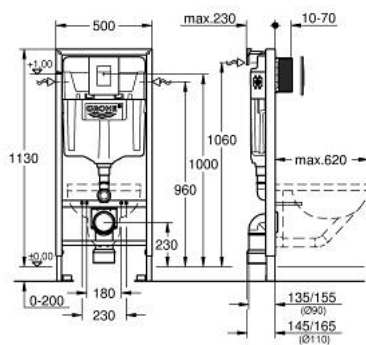

38 775 001 **RAPID SL 4-IN-1 SET FOR WC, 1.13 M INSTALLATION HEIGHT**

PRODUCT DESCRIPTION

- Colour: chrome
- with flushing cistern GD 2, 6 - 9 l
- consisting of:
 - Rapid SL element for WC (38 528 001)
 - Skate Cosmopolitan flush plate, chrome (38 732 000)
 - wall brackets (38 558 00M)
 - including WC set for noise protection (37 131 000)