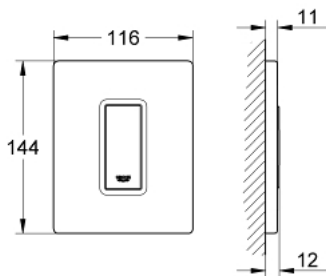

## 38 784 P00 SKATE COSMOPOLITAN ACTUATION PLATE

### PRODUCT DESCRIPTION

- Colour: matt chrome
- manual activation for urinal
- set for final installation
- for Rapido U or Rapido UMB
- 116 x 144 mm
- mechanical functional cartridge
- flow pressure min 0.5 bar
- operating pressure max 6 bar
- 1.0 - 6.0 l adjustable
- low noise (group II according to German noise specification)
- GROHE LongLife finish