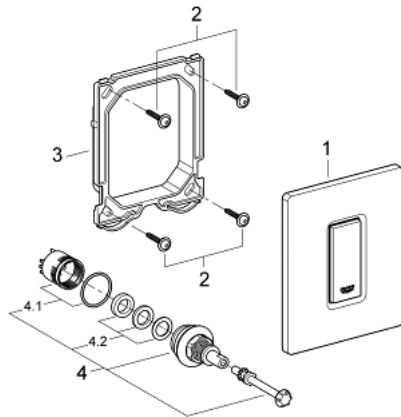

## 38 784 P00 SKATE COSMOPOLITAN ACTUATION PLATE

### PRODUCT DESCRIPTION

- Colour: matt chrome
- manual activation for urinal
- set for final installation
- for Rapido U or Rapido UMB
- 116 x 144 mm
- mechanical functional cartridge
- flow pressure min 0.5 bar
- operating pressure max 6 bar
- 1.0 - 6.0 l adjustable
- low noise (group II according to German noise specification)
- GROHE LongLife finish

### SPARE PARTS, 3月 2012 – now

1: Top plate with push button (Spare part-nr. 42377P00)

2: Screw (Spare part-nr. 6636200M)

3: Mounting frame (Spare part-nr. 66845000)

4: Cartridge (Spare part-nr. 42354000)

4.1: Seal kit (Spare part-nr. 4271500M)

4.2: Rings (Spare part-nr. 4282000M)