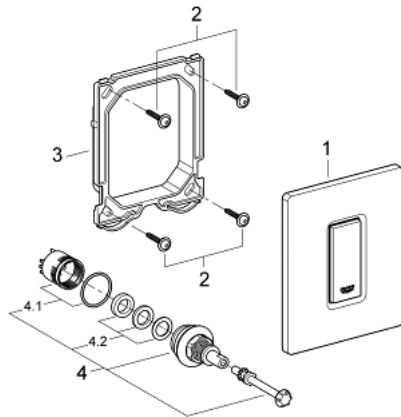

38 784 SD0 SKATE COSMOPOLITAN FLUSH PLATE, STAINLESS STEEL

PRODUCT DESCRIPTION

- Colour: stainless steel
- manual activation for urinal
- set for final installation
- for Rapido U or Rapido UMB
- 116 x 144 mm
- mechanical functional cartridge
- flow pressure min 0.5 bar
- operating pressure max 6 bar
- 1.0 - 6.0 adjustable
- low noise (group II according to German noise specification)
- plastic fixing frame
- hidden fixing screws

38 784 SD0 SKATE COSMOPOLITAN FLUSH PLATE, STAINLESS STEEL

SPARE PARTS, March 2012 – now

- 1: top plate w. push button (Spare part-nr. 42377SD0)
- 2: Screw dia. 4x52 mm (Spare part-nr. 6636200M)
- 3: Frame (Spare part-nr. 66845000)
- 4: Cartridge (Spare part-nr. 42354000)
- 4.1: Repl. kit f. seal (Spare part-nr. 4271500M)
- 4.2: Rings (Spare part-nr. 4282000M)