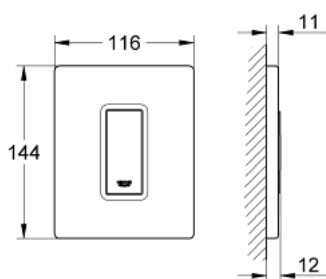

38 784 SD0 SKATE COSMOPOLITAN FLUSH PLATE, STAINLESS STEEL

PRODUCT DESCRIPTION

- Colour: stainless steel
- manual activation for urinal
- set for final installation
- for Rapido U or Rapido UMB
- 116 x 144 mm
- mechanical functional cartridge
- flow pressure min 0.5 bar
- operating pressure max 6 bar
- 1.0 - 6.0 adjustable
- low noise (group II according to German noise specification)
- plastic fixing frame
- hidden fixing screws

38 784 SD0 SKATE COSMOPOLITAN FLUSH PLATE, STAINLESS STEEL

SPARE PARTS, March 2012 – now

- 1: top plate w. push button (Spare part-nr. 42377SD0)
- 2: Screw dia. 4x52 mm (Spare part-nr. 6636200M)
- 3: Frame (Spare part-nr. 66845000)
- 4: Cartridge (Spare part-nr. 42354000)
- 4.1: Repl. kit f. seal (Spare part-nr. 4271500M)
- 4.2: Rings (Spare part-nr. 4282000M)