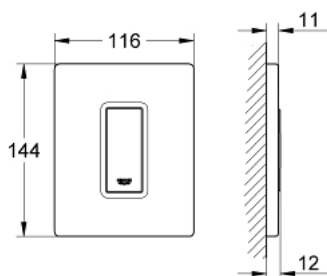

38 784 SD0 SKATE COSMOPOLITAN FLUSH PLATE, STAINLESS STEEL

PRODUCT DESCRIPTION

- Colour: stainless steel
- manual activation for urinal
- set for final installation
- for Rapido U or Rapido UMB
- 116 x 144 mm
- mechanical functional cartridge
- flow pressure min 0.5 bar
- operating pressure max 6 bar
- 1.0 - 6.0 l adjustable
- low noise (group II according to German noise specification)
- plastic fixing frame
- hidden fixing screws

38 784 SD0 SKATE COSMOPOLITAN FLUSH PLATE, STAINLESS STEEL

SPARE PARTS, 3月 2012 – now

- 1: Top plate with push button (Spare part-nr. 42377SD0)
- 2: Screw (Spare part-nr. 6636200M)
- 3: Mounting frame (Spare part-nr. 66845000)
- 4: Cartridge (Spare part-nr. 42354000)
- 4.1: Seal kit (Spare part-nr. 4271500M)
- 4.2: Rings (Spare part-nr. 4282000M)