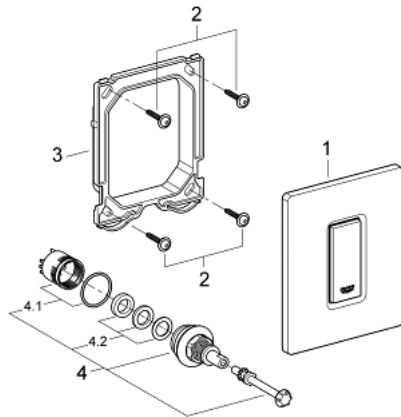

38 784 SD0 SKATE COSMOPOLITAN FLUSH PLATE, STAINLESS STEEL

PRODUCT DESCRIPTION

- Colour: stainless steel
- manual activation for urinal
- set for final installation
- for Rapido U or Rapido UMB
- 116 x 144 mm
- mechanical functional cartridge
- flow pressure min 0.5 bar
- operating pressure max 6 bar
- 1.0 - 6.0 l adjustable
- low noise (group II according to German noise specification)
- plastic fixing frame
- hidden fixing screws

38 784 SD0 SKATE COSMOPOLITAN FLUSH PLATE, STAINLESS STEEL

SPARE PARTS, 3月 2012 – now

- 1: Top plate with push button (Spare part-nr. 42377SD0)
- 2: Screw (Spare part-nr. 6636200M)
- 3: Mounting frame (Spare part-nr. 66845000)
- 4: Cartridge (Spare part-nr. 42354000)
- 4.1: Seal kit (Spare part-nr. 4271500M)
- 4.2: Rings (Spare part-nr. 4282000M)