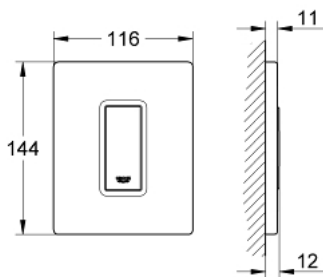

38 784 SH0 SKATE COSMOPOLITAN WALL PLATE

PRODUCT DESCRIPTION

- Colour: alpine white
- manual activation for urinal
- set for final installation
- for Rapido U or Rapido UMB
- 116 x 144 mm
- mechanical functional cartridge
- flow pressure min 0.5 bar
- operating pressure max 6 bar
- 1.0 - 6.0 adjustable
- low noise (group II according to German noise specification)

38 784 SH0 SKATE COSMOPOLITAN WALL PLATE

SPARE PARTS, March 2012 – now

- 1: top plate w. push button (Spare part-nr. 42377SH0)
- 2: Screw dia. 4x52 mm (Spare part-nr. 6636200M)
- 3: Frame (Spare part-nr. 66845000)
- 4: Cartridge (Spare part-nr. 42354000)
- 4.1: Repl. kit f. seal (Spare part-nr. 4271500M)
- 4.2: Rings (Spare part-nr. 4282000M)