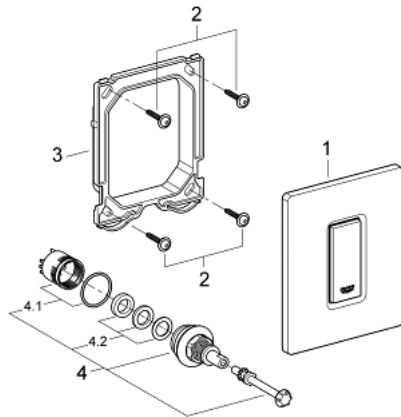

38 784 SH0 SKATE COSMOPOLITAN WALL PLATE

PRODUCT DESCRIPTION

- Colour: alpine white
- manual activation for urinal
- set for final installation
- for Rapido U or Rapido UMB
- 116 x 144 mm
- mechanical functional cartridge
- flow pressure min 0.5 bar
- operating pressure max 6 bar
- 1.0 - 6.0 adjustable
- low noise (group II according to German noise specification)

38 784 SH0 SKATE COSMOPOLITAN WALL PLATE

SPARE PARTS, March 2012 – now

- 1: top plate w. push button (Spare part-nr. 42377SH0)
- 2: Screw dia. 4x52 mm (Spare part-nr. 6636200M)
- 3: Frame (Spare part-nr. 66845000)
- 4: Cartridge (Spare part-nr. 42354000)
- 4.1: Repl. kit f. seal (Spare part-nr. 4271500M)
- 4.2: Rings (Spare part-nr. 4282000M)