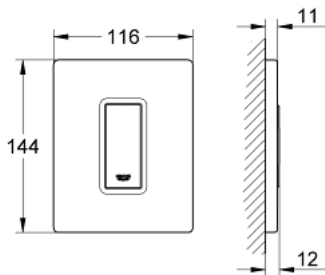

## 38 784 SH0 SKATE COSMOPOLITAN ACTUATION PLATE

### PRODUCT DESCRIPTION

- Colour: alpine white
- manual activation for urinal
- set for final installation
- for Rapido U or Rapido UMB
- 116 x 144 mm
- mechanical functional cartridge
- flow pressure min 0.5 bar
- operating pressure max 6 bar
- 1.0 - 6.0 l adjustable
- low noise (group II according to German noise specification)