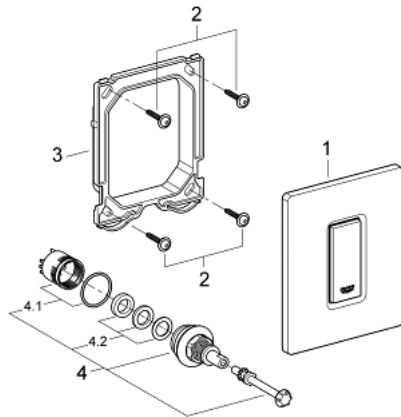

## 38 784 SH0 SKATE COSMOPOLITAN ACTUATION PLATE

### PRODUCT DESCRIPTION

- Colour: alpine white
- manual activation for urinal
- set for final installation
- for Rapido U or Rapido UMB
- 116 x 144 mm
- mechanical functional cartridge
- flow pressure min 0.5 bar
- operating pressure max 6 bar
- 1.0 - 6.0 l adjustable
- low noise (group II according to German noise specification)

### SPARE PARTS, 3月 2012 – now

- 1: Top plate with push button (Spare part-nr. 42377SH0)
- 2: Screw (Spare part-nr. 6636200M)
- 3: Mounting frame (Spare part-nr. 66845000)
- 4: Cartridge (Spare part-nr. 42354000)
- 4.1: Seal kit (Spare part-nr. 4271500M)
- 4.2: Rings (Spare part-nr. 4282000M)